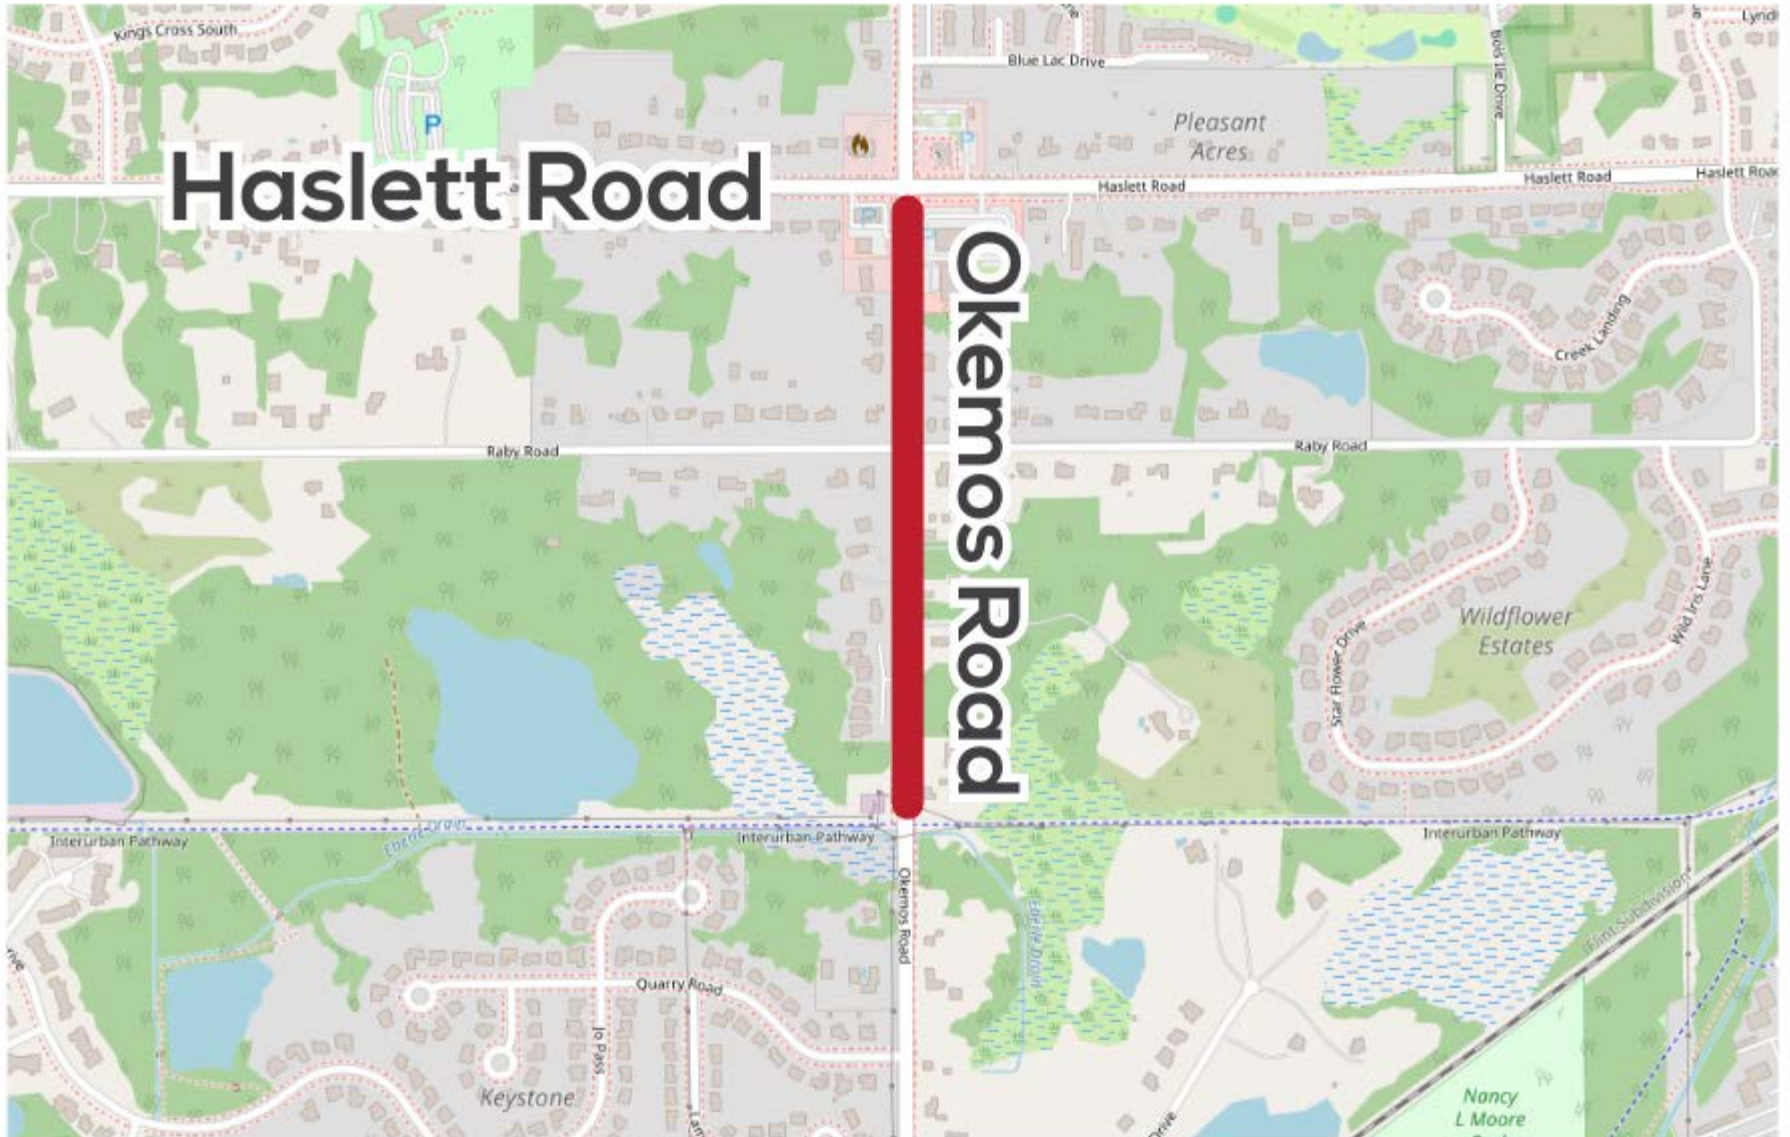

# ELMWSA Watermain Installation to Close Okemos Road From Inter-Urban Trail to Haslett Road Beginning March 13

**Haslett Road**

**Okemos Road**