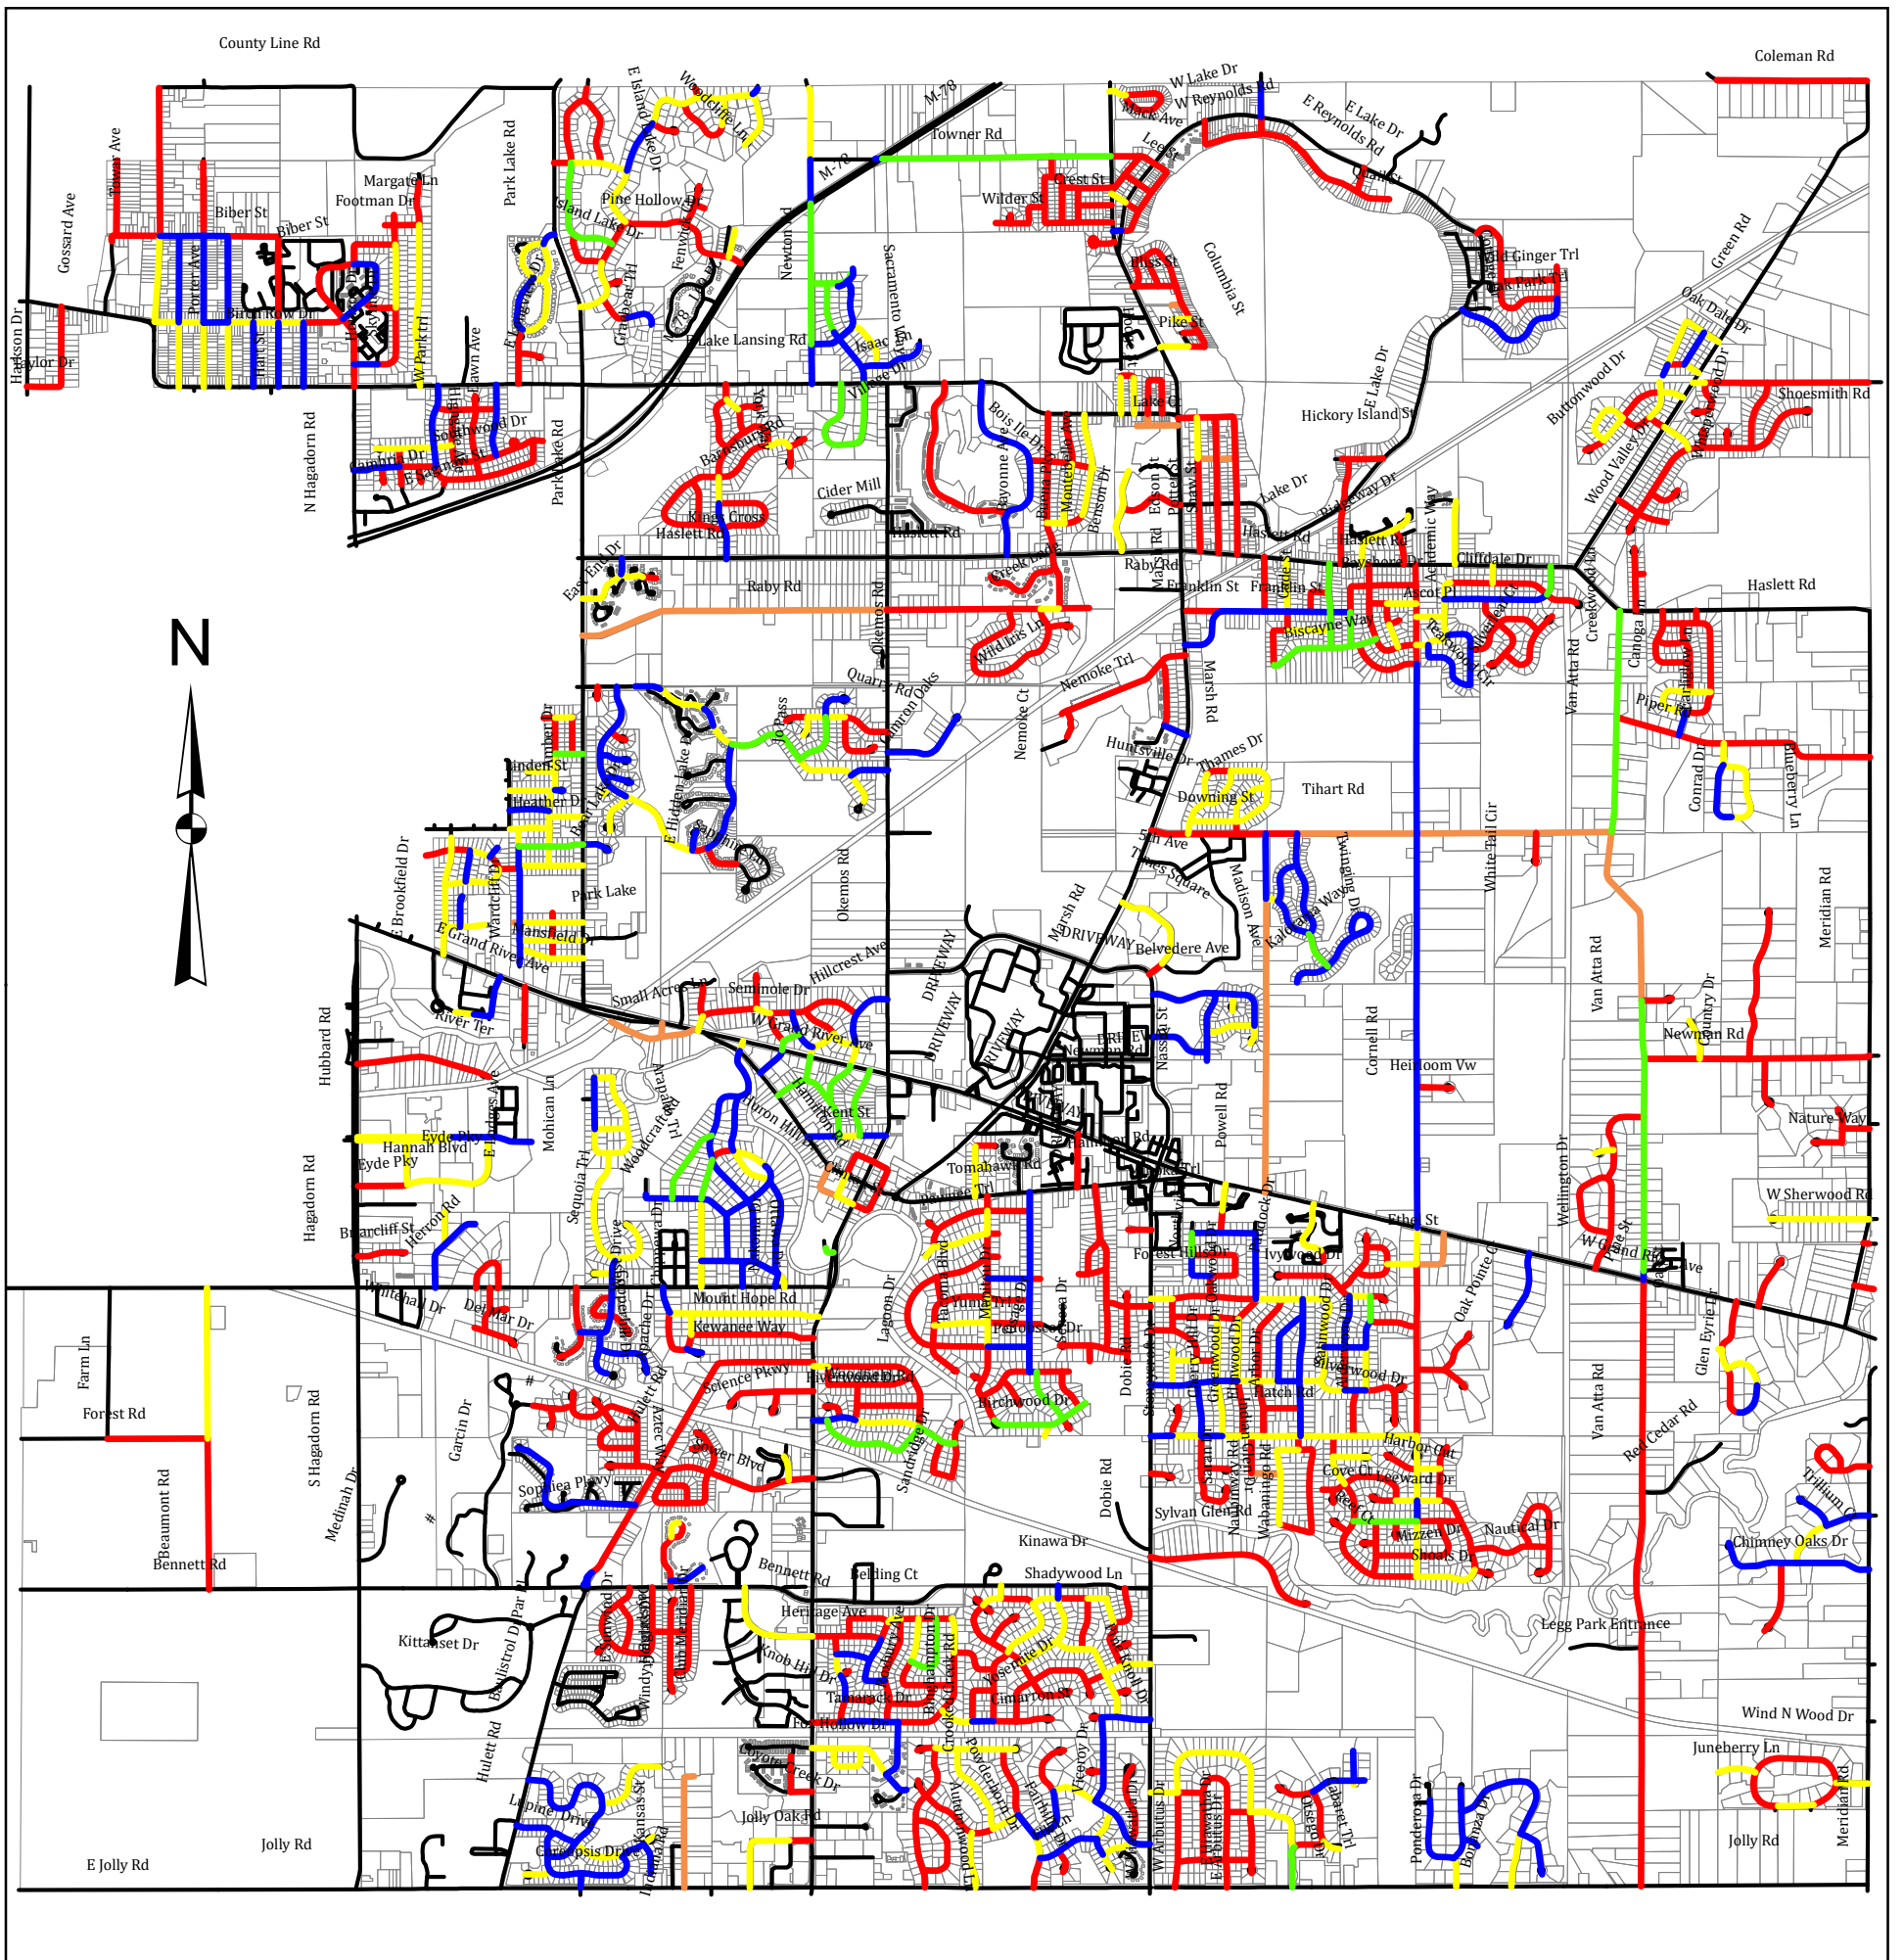

# MERIDIAN TOWNSHIP LOCAL ROAD RATINGS

PASER Rating & Mileage	
Green line	10-9 (Excellent) - 8.937 mi
Blue line	8-6 (Very Good : Good) - 30.350 mi
Yellow line	5-4 (Fair) - 33.345 mi
Red line	3-1 (Poor : Failed) - 74.984 mi
Orange line	Gravel - 5.160 mi
Black line	Non-Local (i.e. Private; State; Primary; etc.)