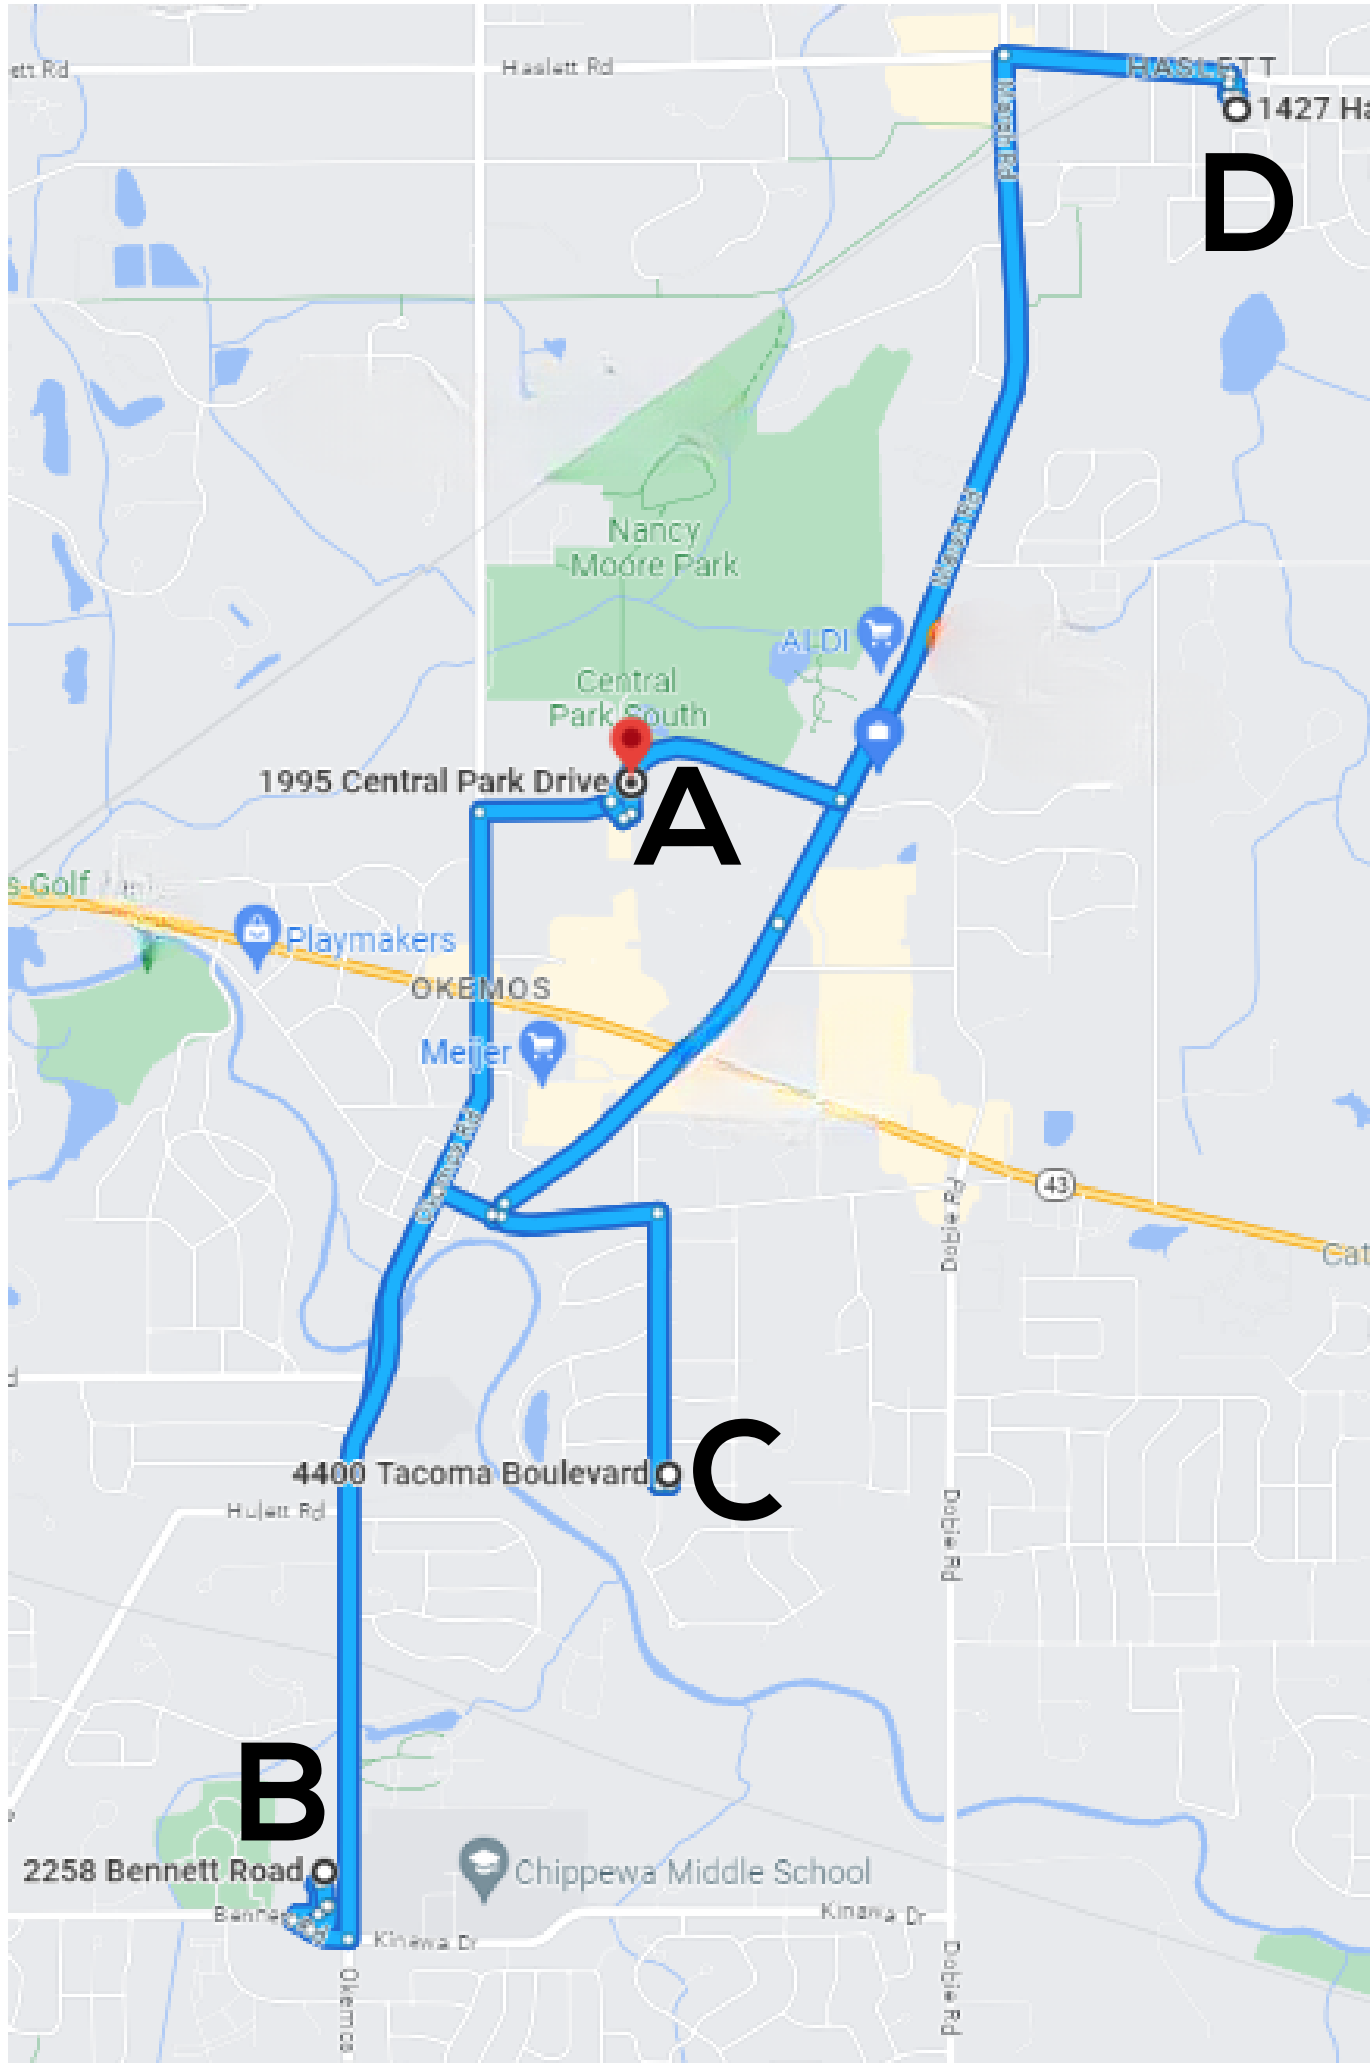

Suggested route and sequence (see open times*)

Google Map: <https://maps.app.goo.gl/xyszwg9db7uRFhoQ6>

Suggested start time: Leave from the Market (A) at 11:00 am
(1995 Central Park Dr. in Okemos)

Call 517.853.4466 or stop by the Market on Oct 7. For more information.

A

1995 Central Park Drive

D

1427 Haslett Rd

C

4400 Tacoma Boulevard

B

2258 Bennett Road

Nancy Moore Park

Central Park South

ALDI

Playmakers

OKEMOS

Meijer

Chippewa Middle School

43

Haslett Rd

Haslett Rd

Haslett Rd

Double Rd

Double Rd

Double Rd

Central Park Dr

Olemissa Dr