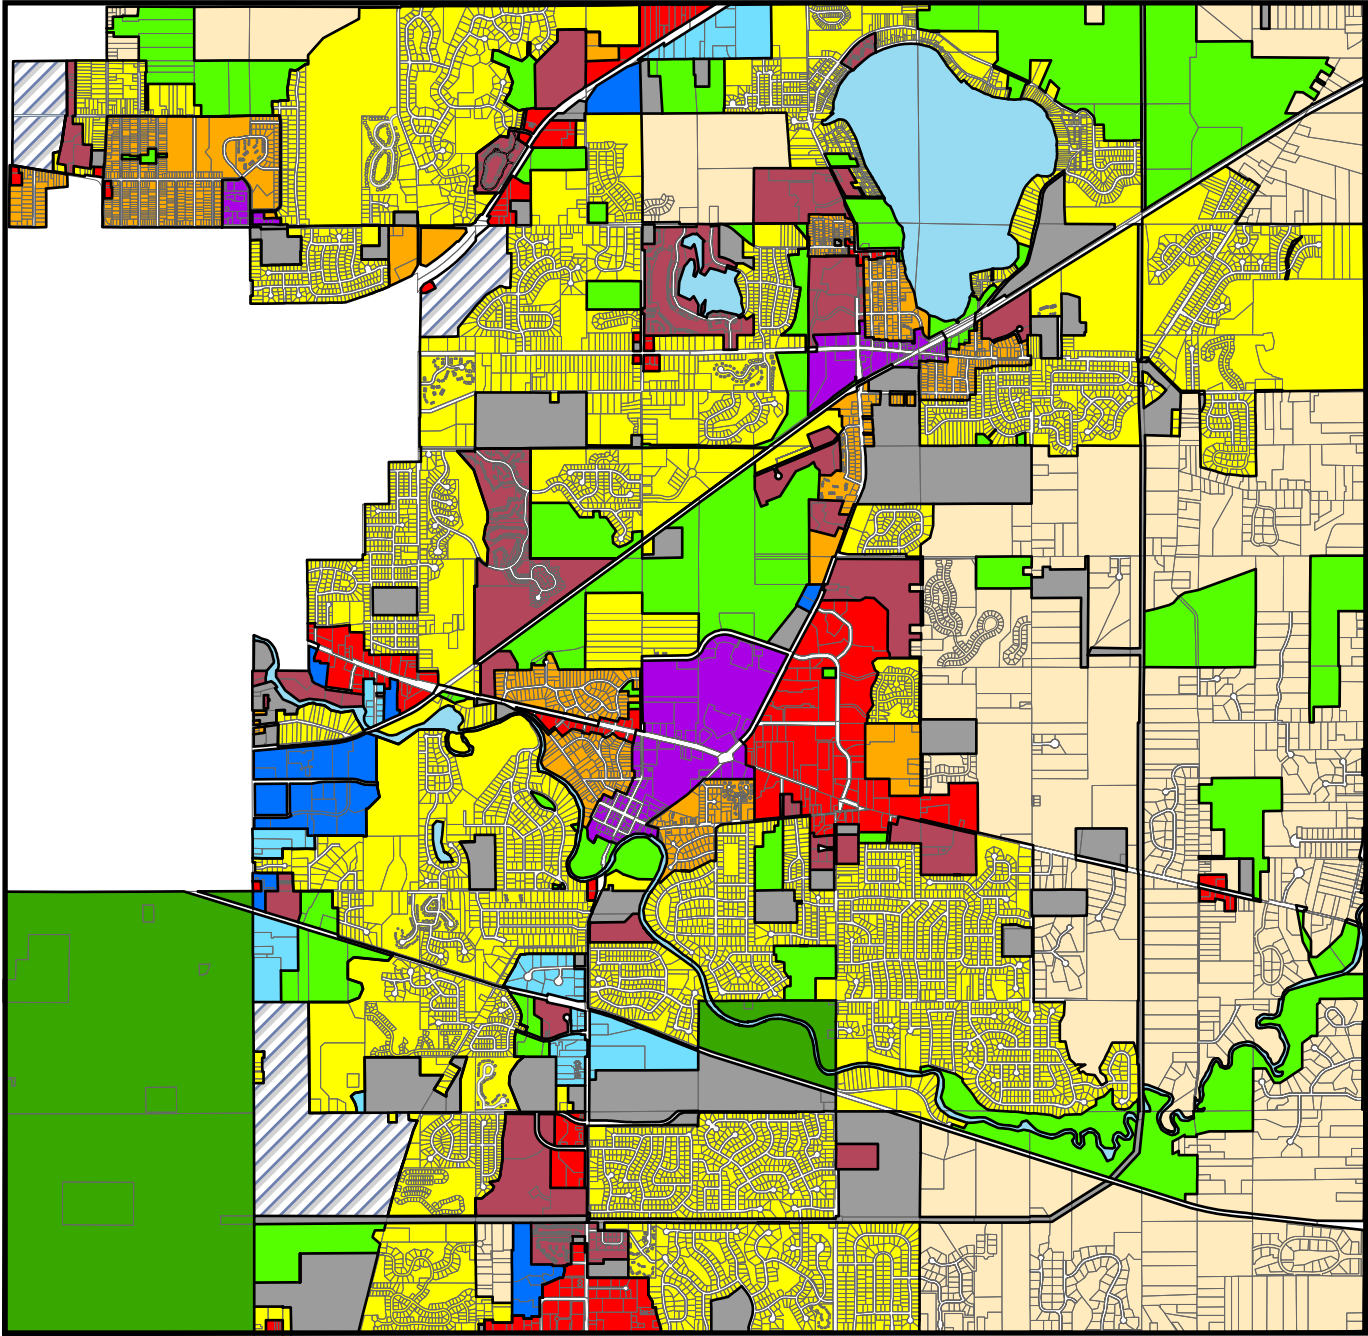

2023 Future Land Use

Future Land Use Categories

2020 FLU

- Business/Technology
- Commercial
- Cooperative Agreement
- Institutional
- Multiple Family Residential
- Michigan State University
- Mixed Use
- PICA
- Greenspace
- Rural Residential
- Suburban Residential
- Transitional Residential
- Water

1:180,000