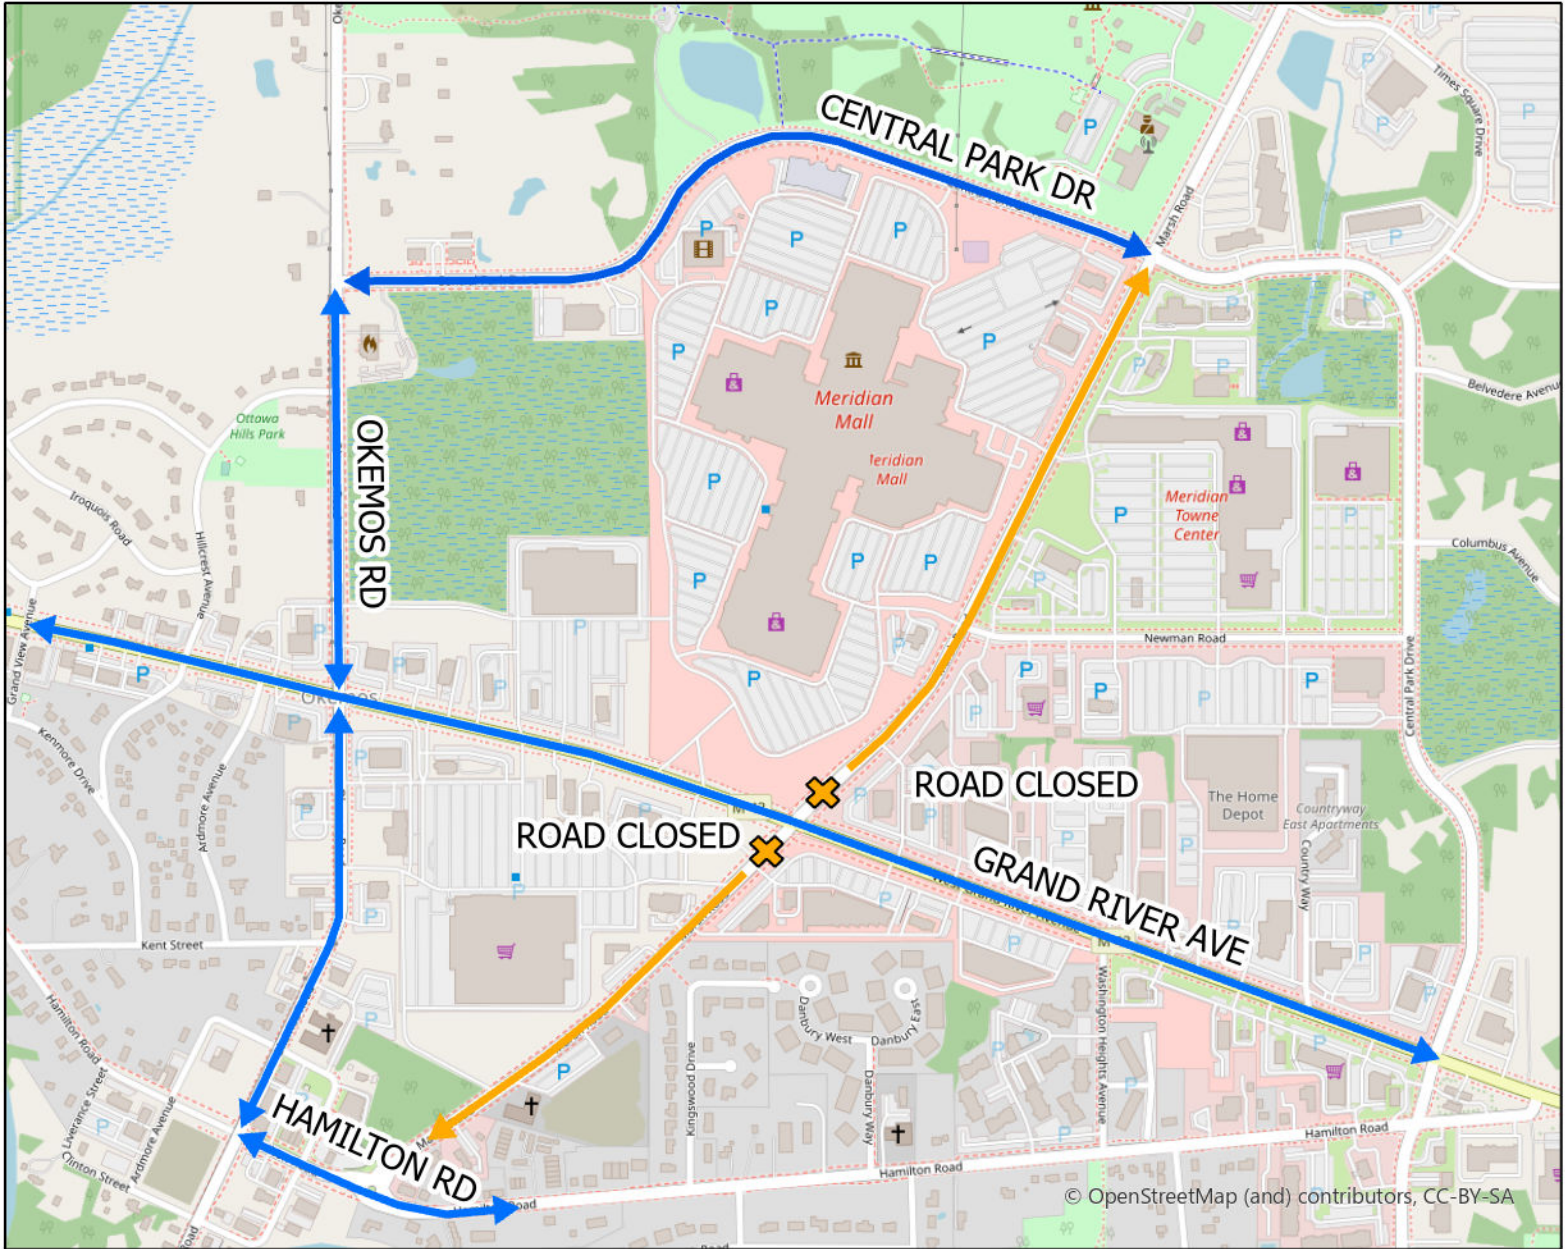

Marsh & Grand River Detour

A Prime Community

© OpenStreetMap (and) contributors, CC-BY-SA

Scale: 1:10,000

Questions?
517.853.4440
dpw@meridian.mi.us

© OpenStreetMap (and) contributors, CC-BY-SA