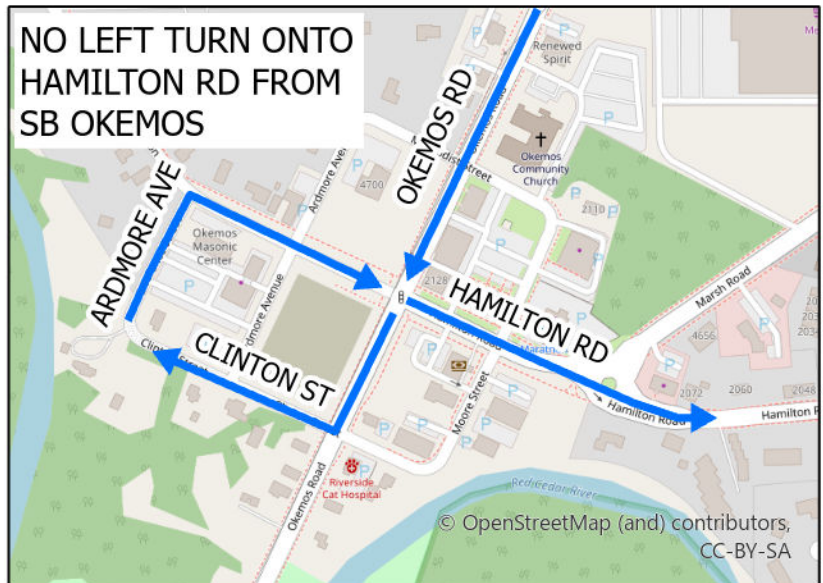

Marsh & Grand River Detour

A Prime Community

© OpenStreetMap (and) contributors, CC-BY-SA

Scale: 1:10,000

Questions?
517.853.4440
dpw@meridian.mi.us

© OpenStreetMap (and) contributors, CC-BY-SA