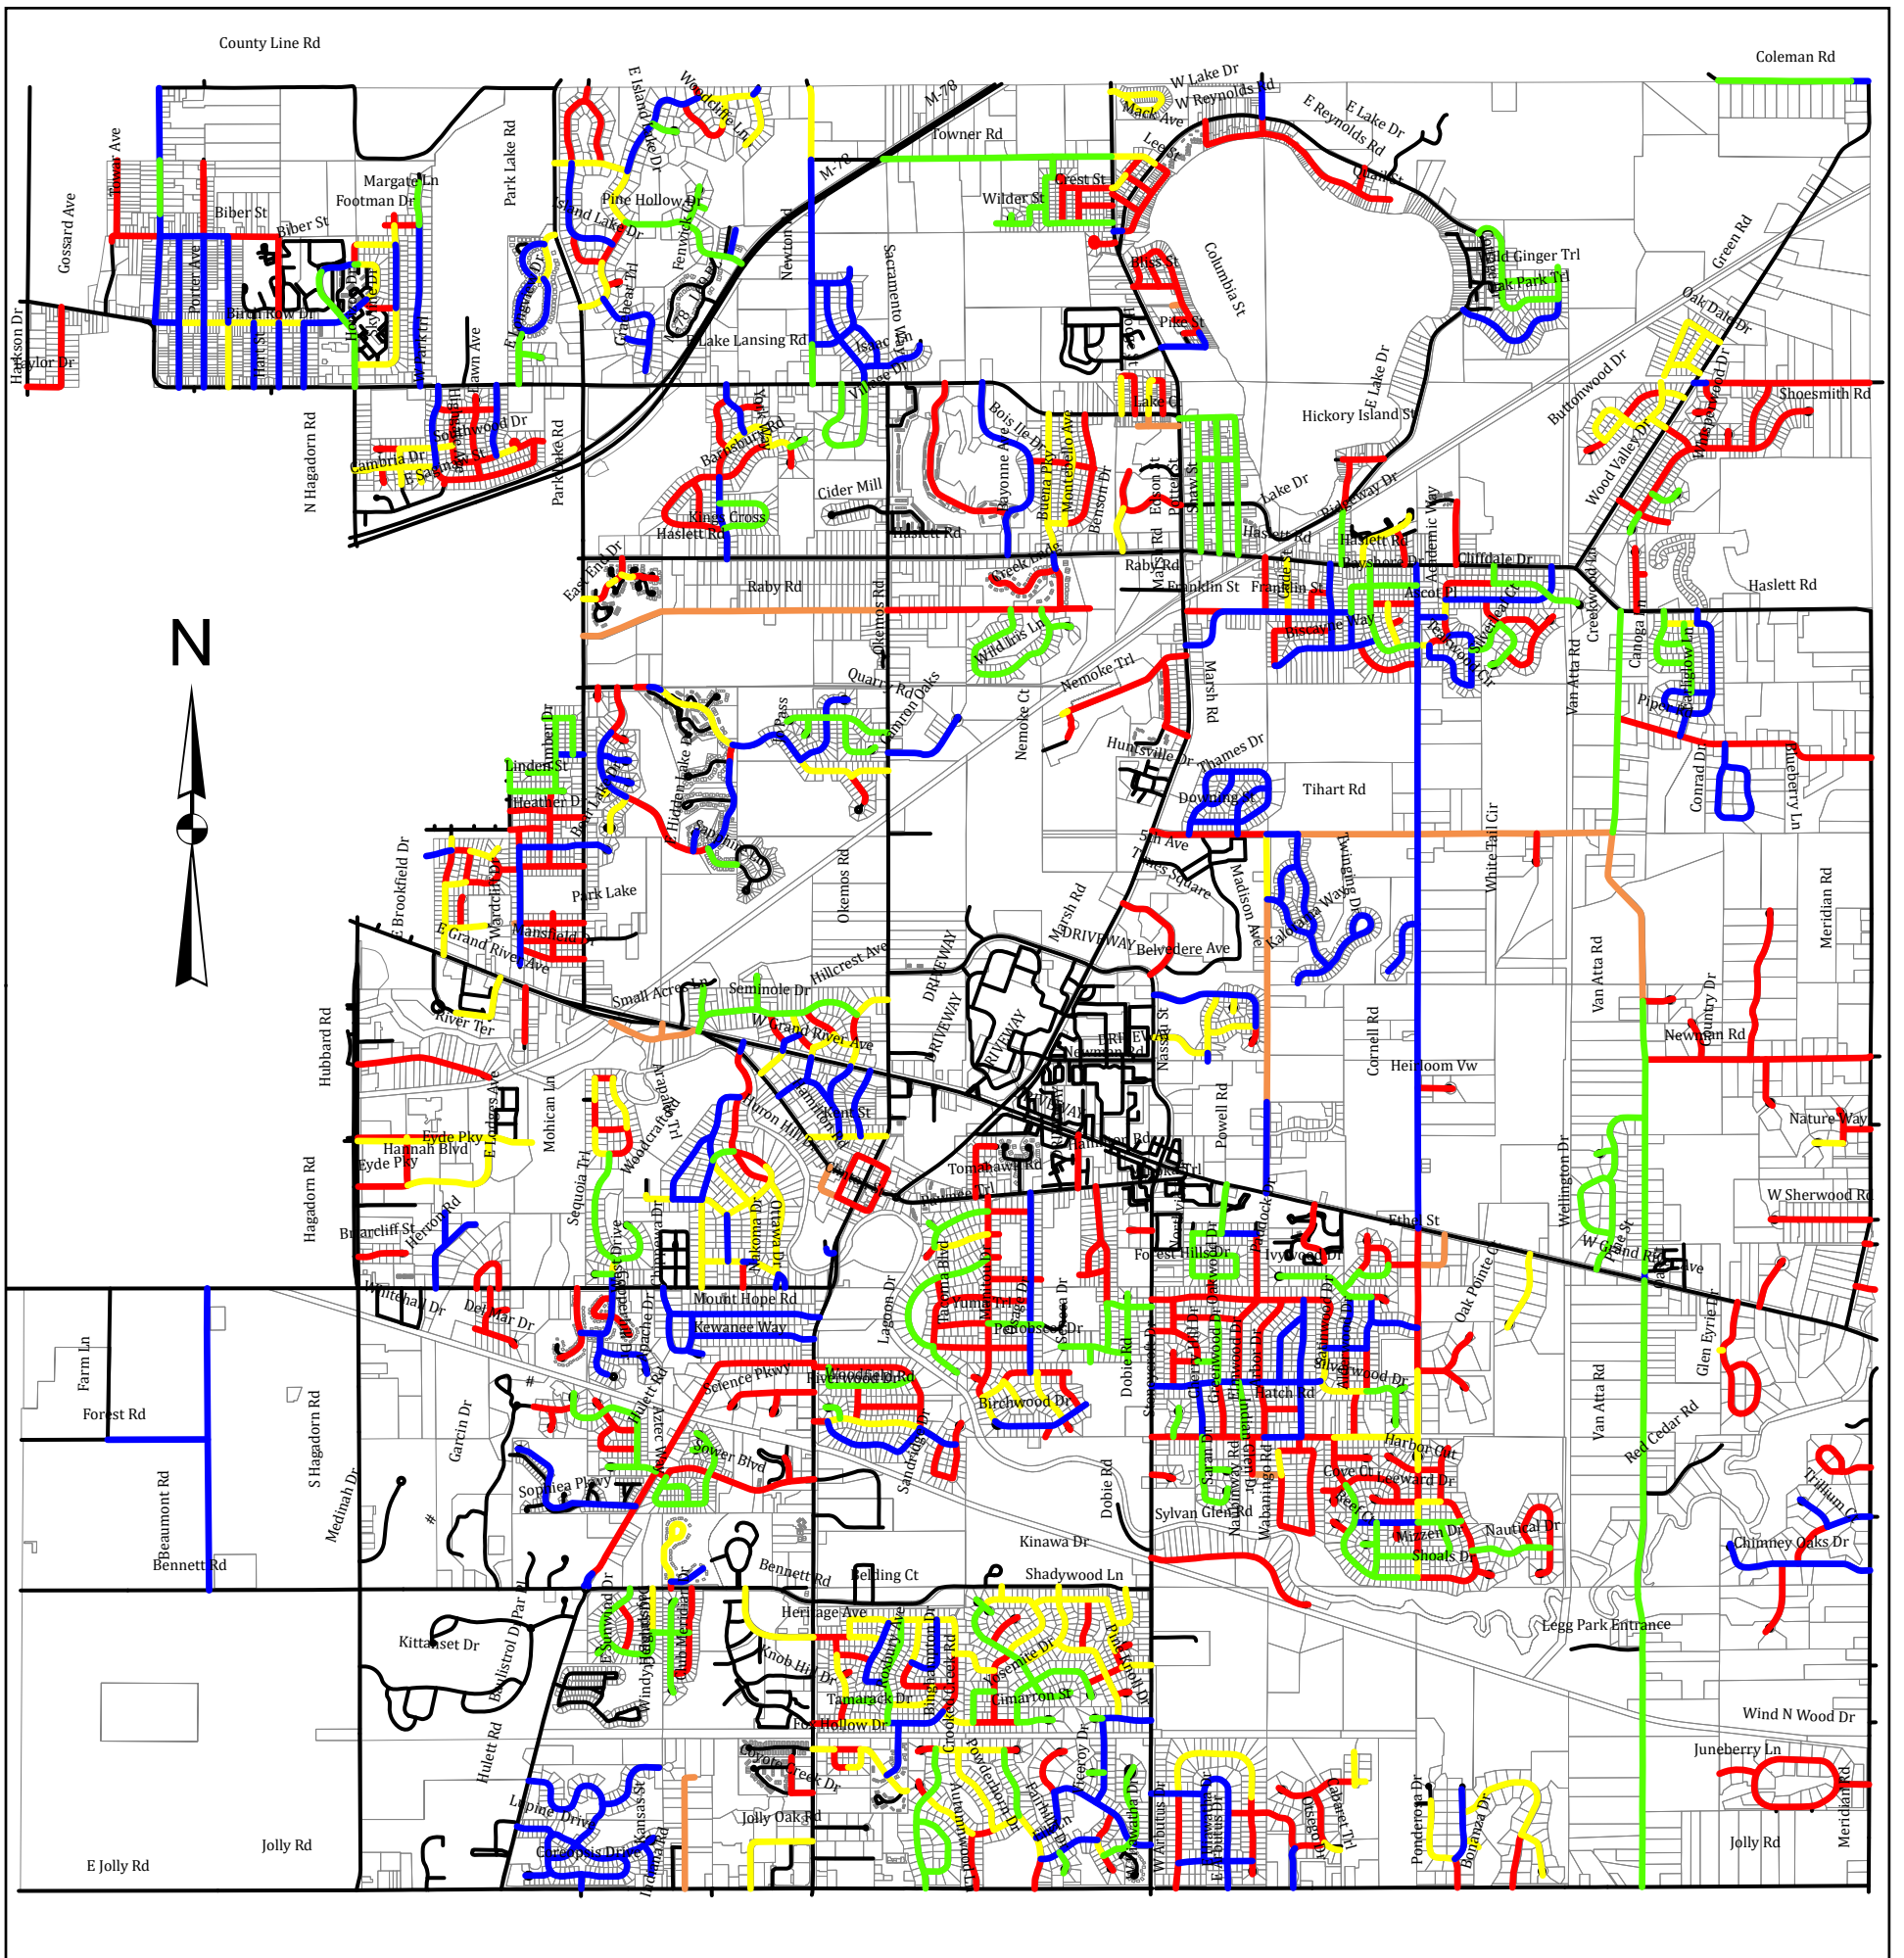

# MERIDIAN TOWNSHIP LOCAL ROAD RATINGS

PASER Rating & Mileage	
<span style="color: green;">—</span>	10-9 (Excellent) - 29.829 mi
<span style="color: blue;">—</span>	8-6 (Very Good : Good) - 39.463 mi
<span style="color: yellow;">—</span>	5-4 (Fair) - 24.317 mi
<span style="color: red;">—</span>	3-1 (Poor : Failed) - 54.833 mi
<span style="color: orange;">—</span>	Gravel - 4.731 mi