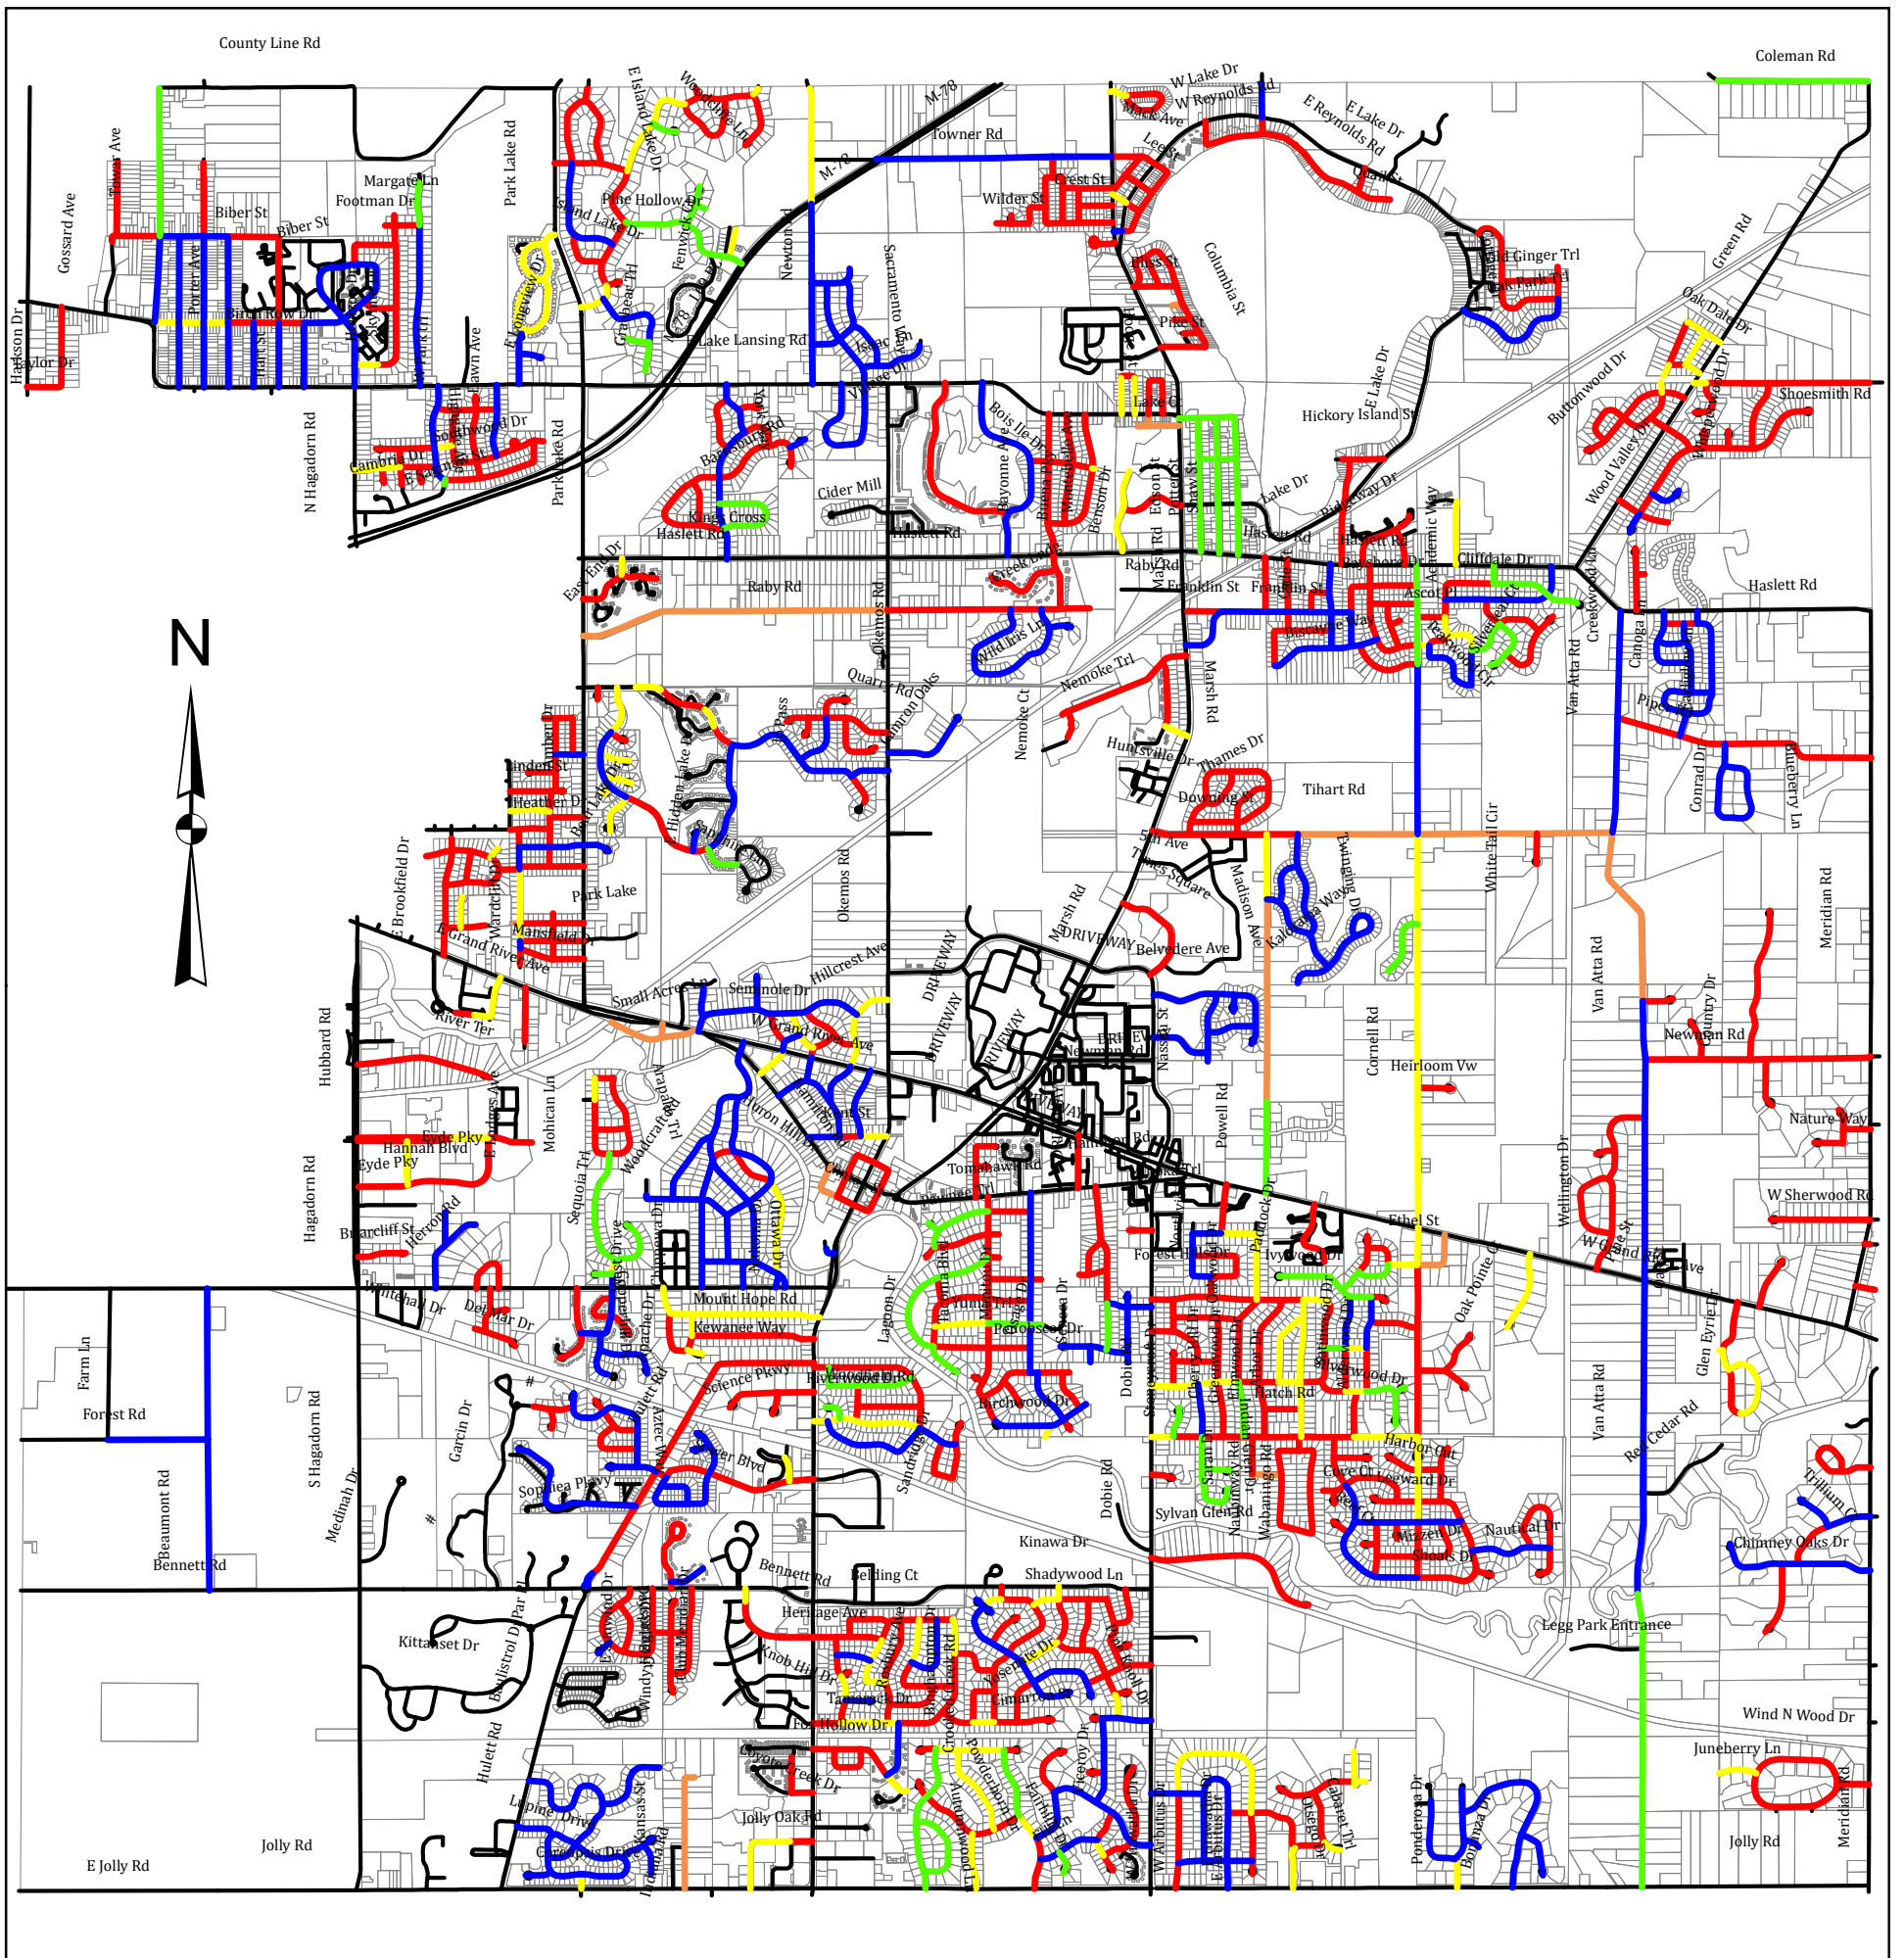

MERIDIAN TOWNSHIP LOCAL ROAD RATINGS

PASER Rating & Mileage	
—	10-9 (Excellent) - 11.609 mi
—	8-6 (Very Good : Good) - 45.465 mi
—	5-4 (Fair) - 16.194 mi
—	3-1 (Poor : Failed) - 75.098 mi
—	Gravel - 4.731 mi
—	Non-Local (i.e. Private; State; Primary; etc.)