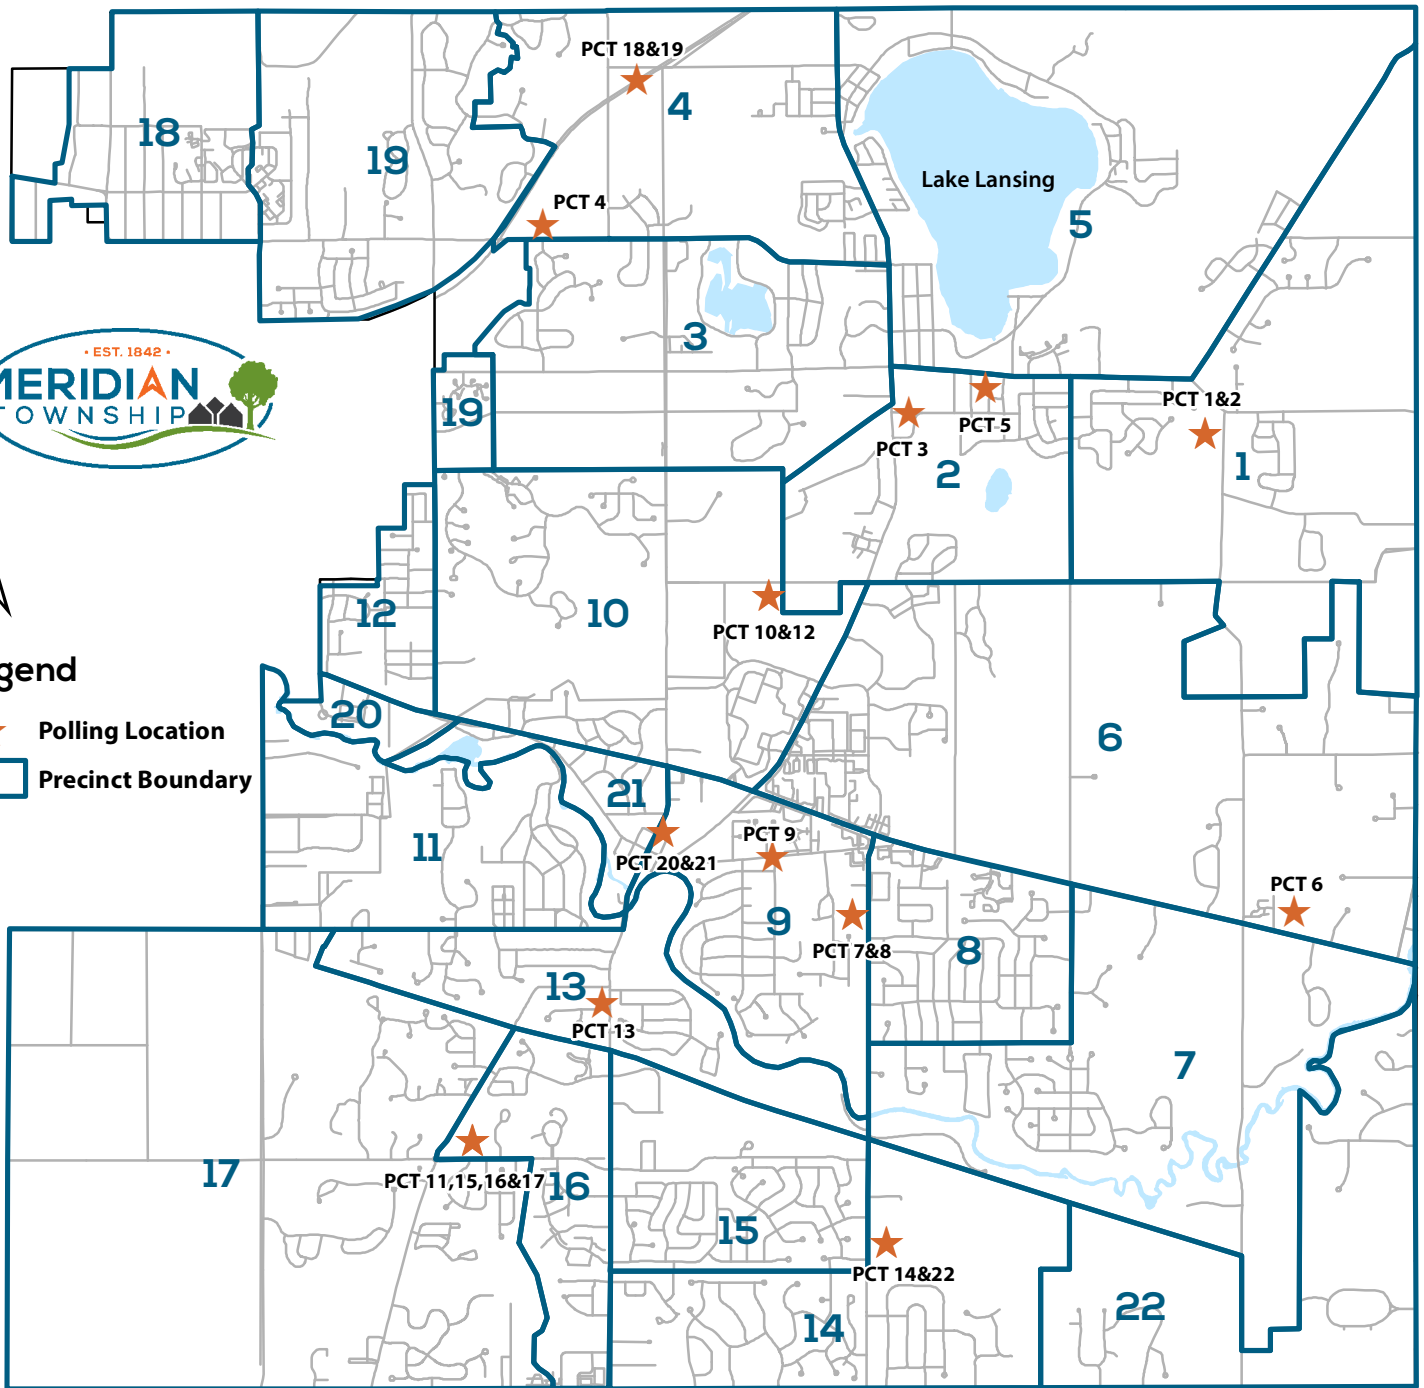

# Voting Precincts & Polling Locations Map

## Legend

-  Polling Location
-  Precinct Boundary

- |   |  |   |   |
|---|--|---|---|
| 1. St. Luke Lutheran Church<br>5589 Van Atta Road         | 7. Faith Lutheran Church<br>4515 Dobie Road        | 13. Okemos Library<br>4321 Okemos Road              | 19. New Hope Church<br>2170 E Saginaw Hwy           |
| 2. St. Luke Lutheran Church<br>5589 Van Atta Road         | 8. Faith Lutheran Church<br>4515 Dobie Road        | 14. Ingham County Rehab Facility<br>3860 Dobie Road | 20. Okemos Community Church<br>4734 Okemos Road     |
| 3. Haslett Community Education<br>1590 Franklin Street    | 9. Church of the Nazarene<br>1906 Hamilton Road    | 15. 2/42 Community Church<br>2600 Bennett Rd        | 21. Okemos Community Church<br>4734 Okemos Road     |
| 4. Crossroads Assembly of God<br>2400 E Lake Lansing Road | 10. Meridian Municipal Building<br>5151 Marsh Road | 16. 2/42 Community Church<br>2600 Bennett Road      | 22. Ingham County Rehab Facility<br>3860 Dobie Road |
| 5. Haslett Community Church<br>1427 Haslett Road          | 11. 2/42 Community Church<br>2600 Bennett Road     | 17. 2/42 Community Church<br>2600 Bennett Road      |   |
| 6. Red Cedar Church<br>550 W Grand River Ave              | 12. Meridian Municipal Building<br>5151 Marsh Road | 18. New Hope Church<br>2170 E Saginaw Hwy           |   |