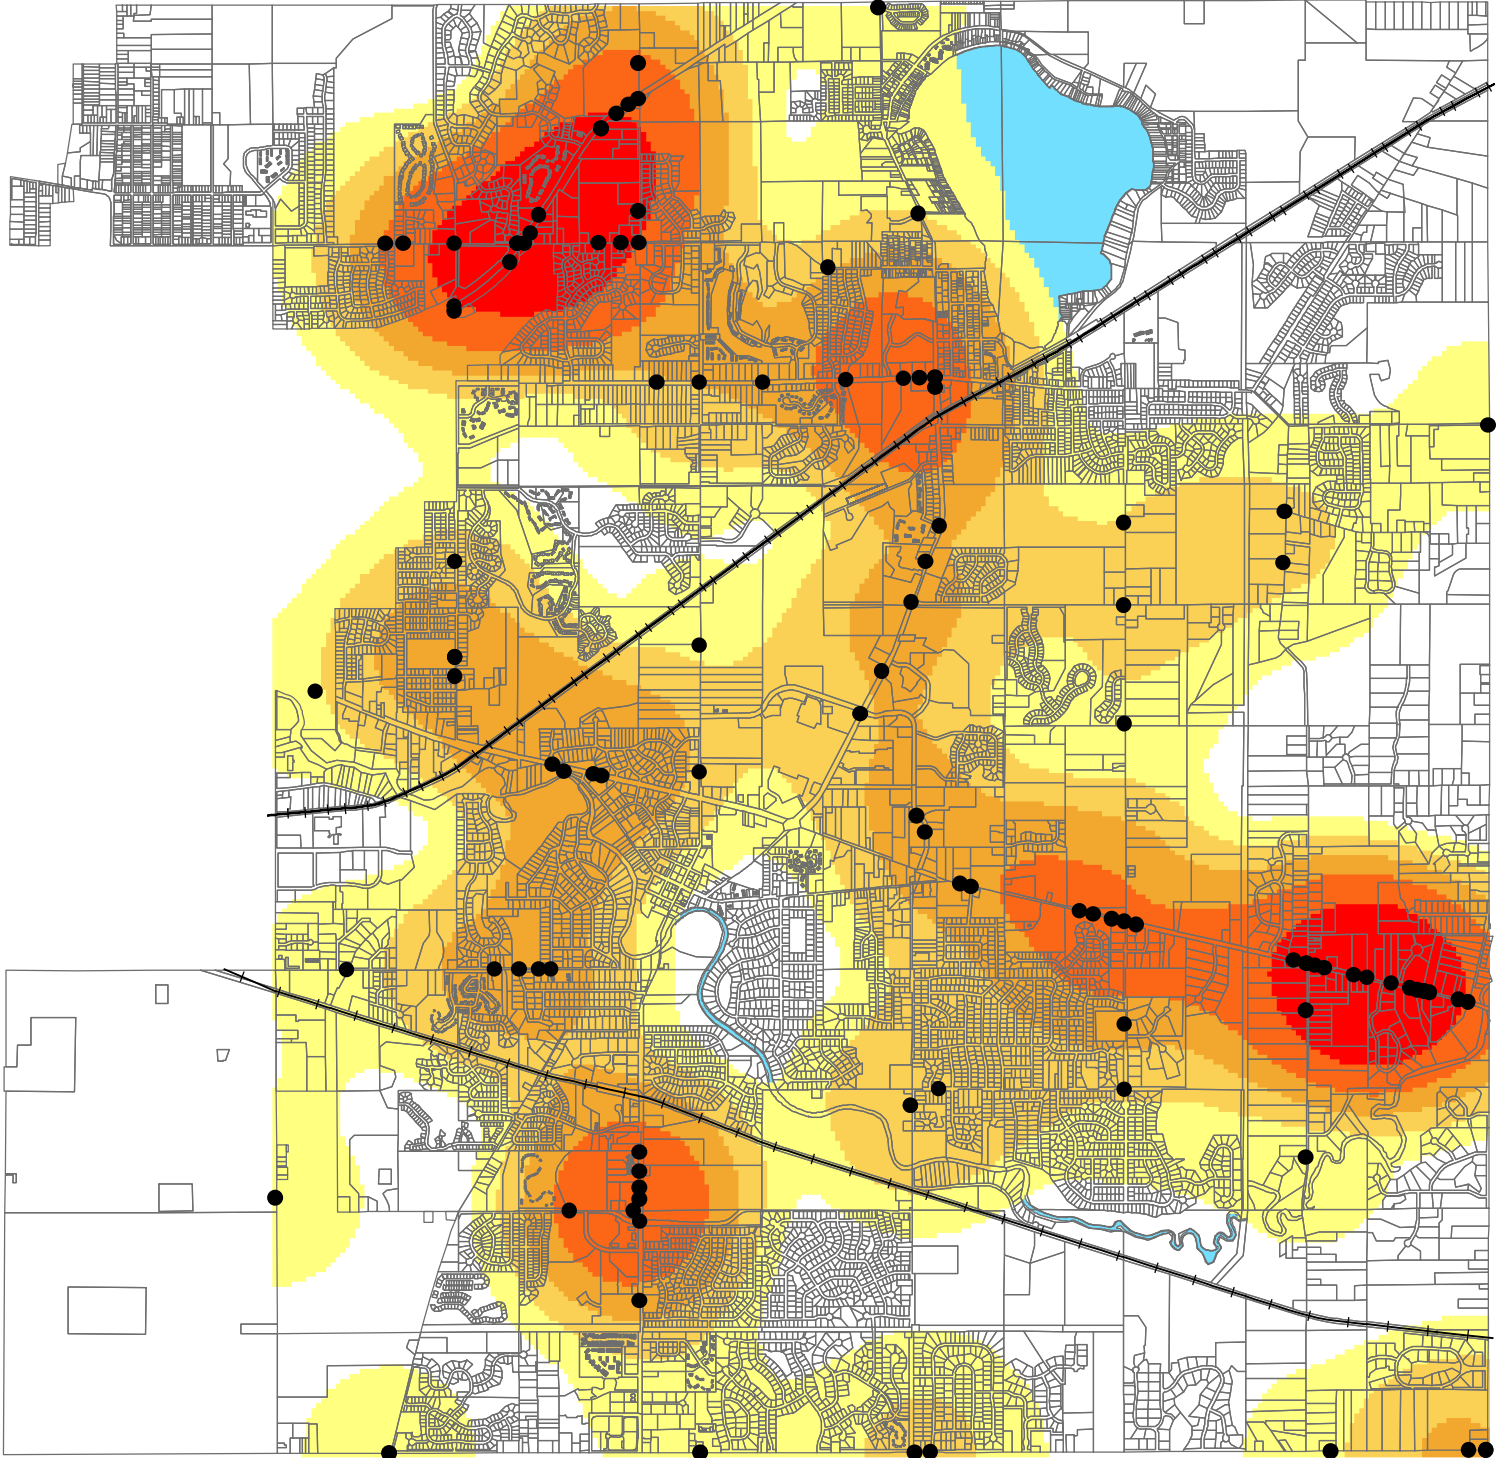

# Meridian Township Deer-Vehicle Collisions (2021)

## Legend

Total Crashes: 116

- Deer-Vehicle Collisions
- High
- Medium
- Low