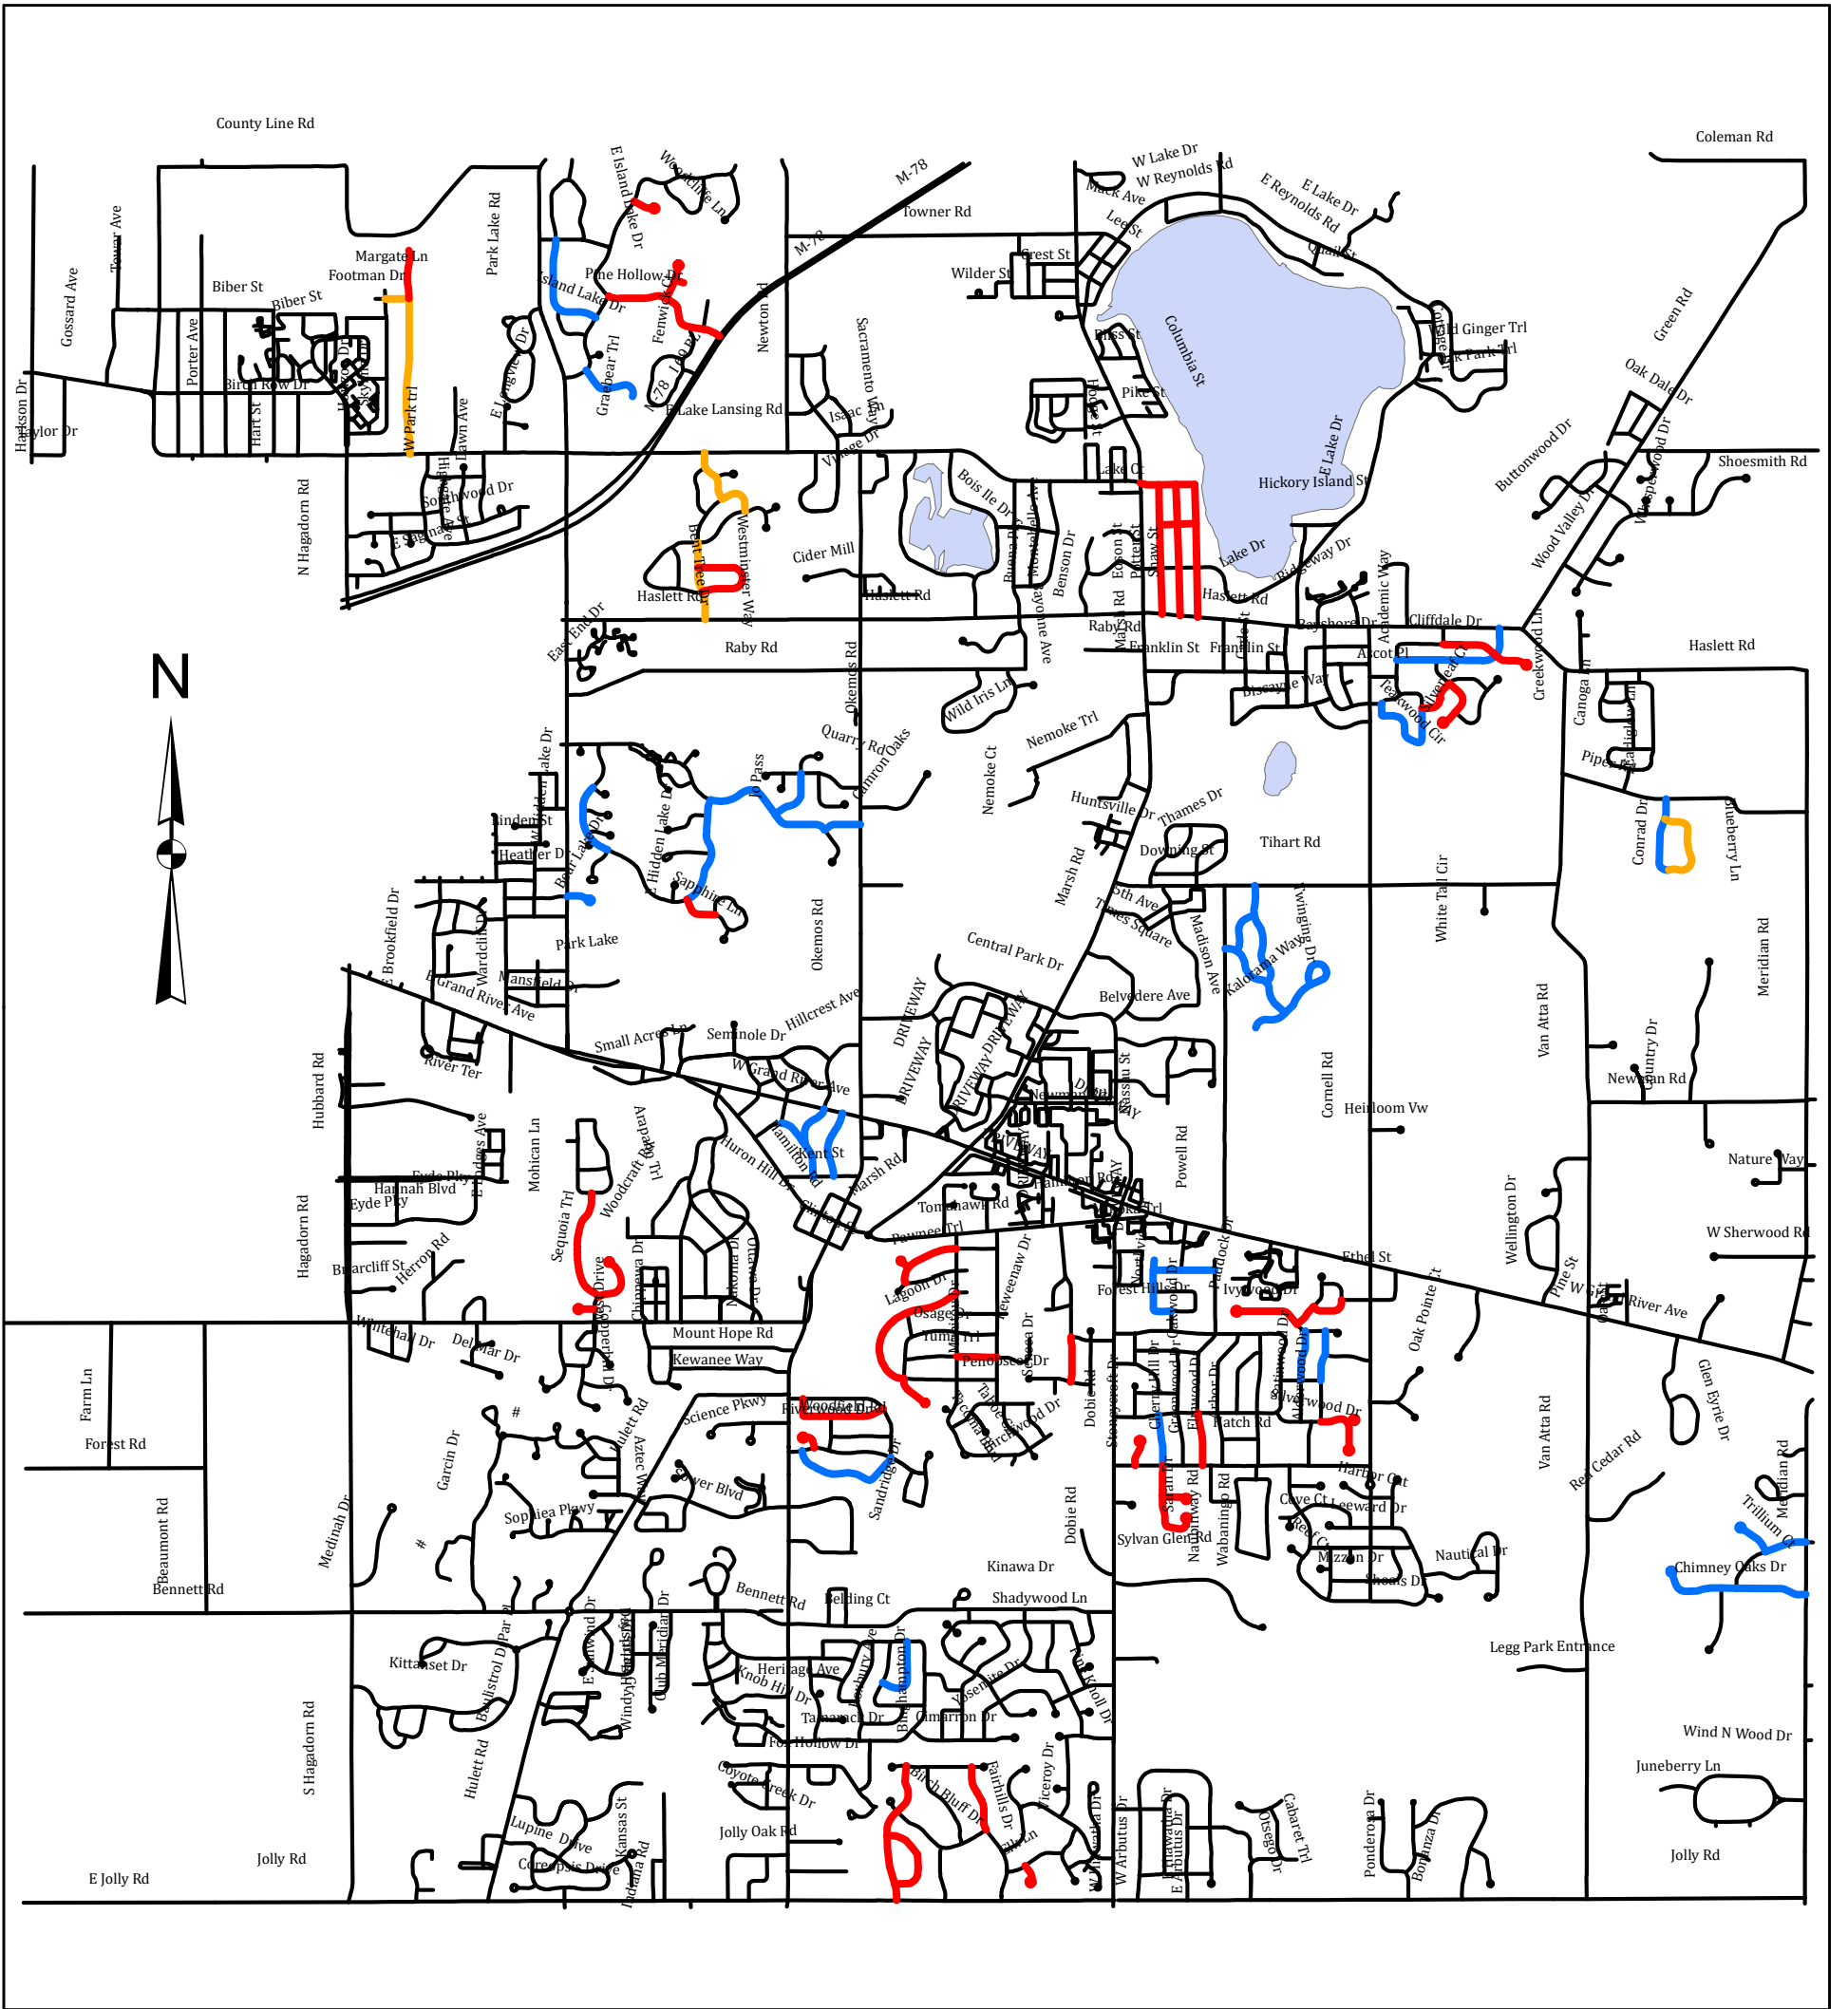

MERIDIAN TOWNSHIP 2021 LOCAL ROAD CONSTRUCTION

2021 Local Road Construction

-  2021 Resurfacing - 8.87mi
-  2021 Cape Seal - 1.50mi
-  2021 Crack Fill - 7.61mi

2021 Preservation- Crack Seal

- Hidden Lake
- Indian Glen
- Island Lake
- Riverwood
- Sheldrake
- Whitehills
- Woodside
- Teakwood
- Woodwind
- Blueberry Hills
- Cedar Bend Heights
- Chimney Oaks
- Cornell Woods
- Forest Hills
- Georgetown
- Heartwood
- Heather Circle

2021 Preservation- Cape Seal

- Blueberry Hills
- Everett Woods
- Skyline Heights

2021 Rehabilitation- Resurfacing

- Skyline- North of Margate
- Pine Hollow
- Mereford
- Fenwick
- Overglen
- Kingcross
- Shaw
- Potter
- Edson
- Colby
- Park (Lake Lansing)
- Cliffdale
- White Ash
- Buckingham
- Sapphire
- Sequoia
- Comanche
- Cochise
- Tomahawk
- Lagoon
- Wausau
- Osage
- Seneca
- Ivywood
- Mistywood
- Silverwood
- Shortwood
- Oakwood
- Indian Glen
- Mojave
- Farm Meadows
- Cherrywood
- Butternut
- Conifer Circle
- Autumnwood
- Timberview
- Fairhills
- Rainbow Court