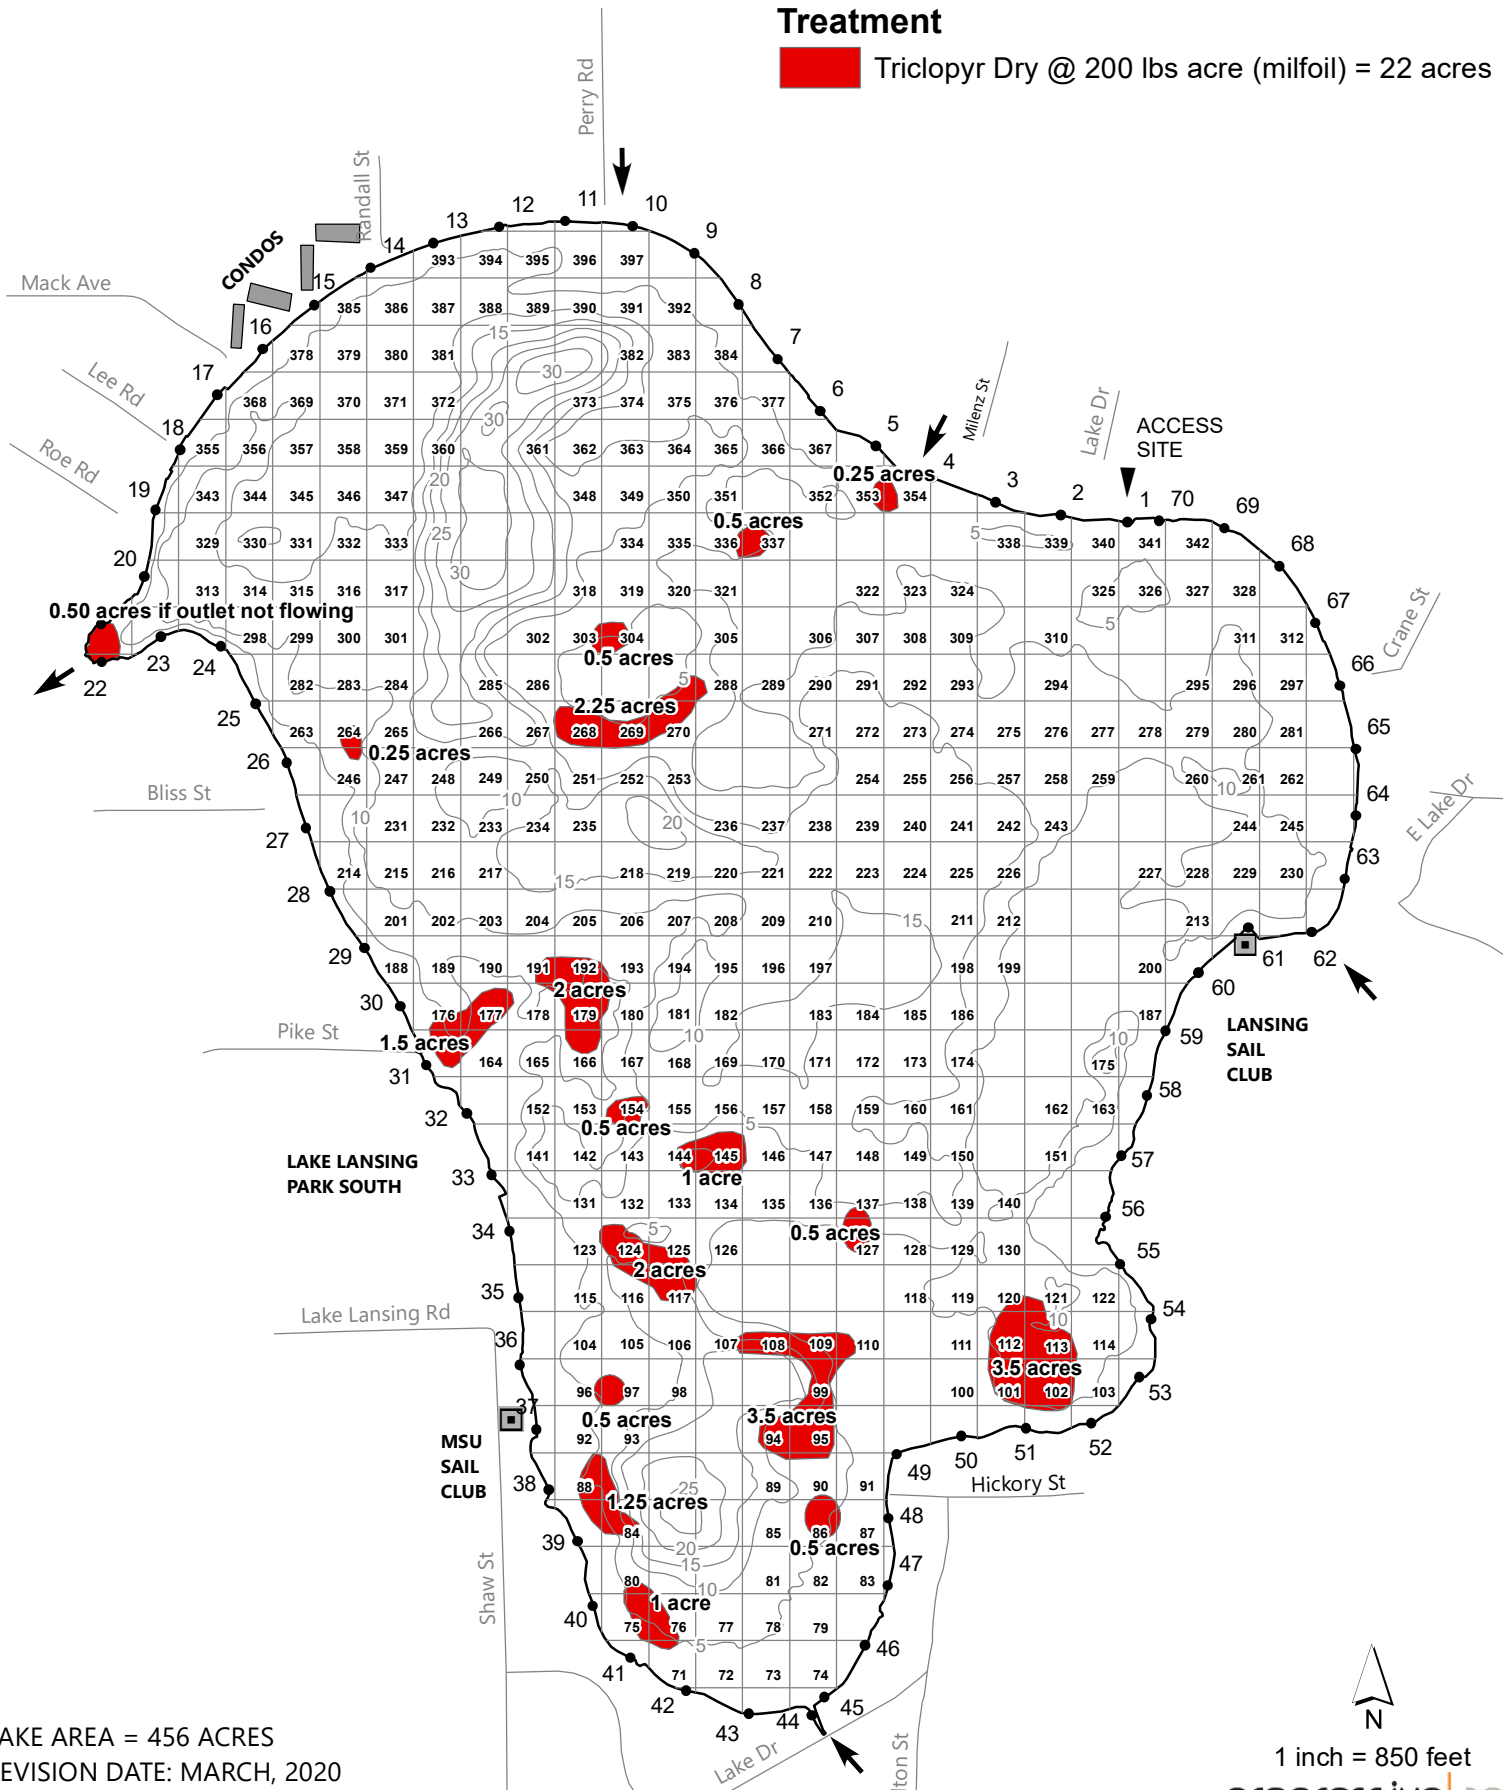

☐ = 1 ACRE GRID

# LAKE LANSING INGHAM COUNTY, MICHIGAN AUGUST 6, 2020 TREATMENT MAP

## Treatment

■ Triclopyr Dry @ 200 lbs acre (milfoil) = 22 acres

LAKE AREA = 456 ACRES  
REVISION DATE: MARCH, 2020

The applicator shall make adjustments, if needed, to comply with EGLE permit requirements.

1 inch = 850 feet

progressive|ae