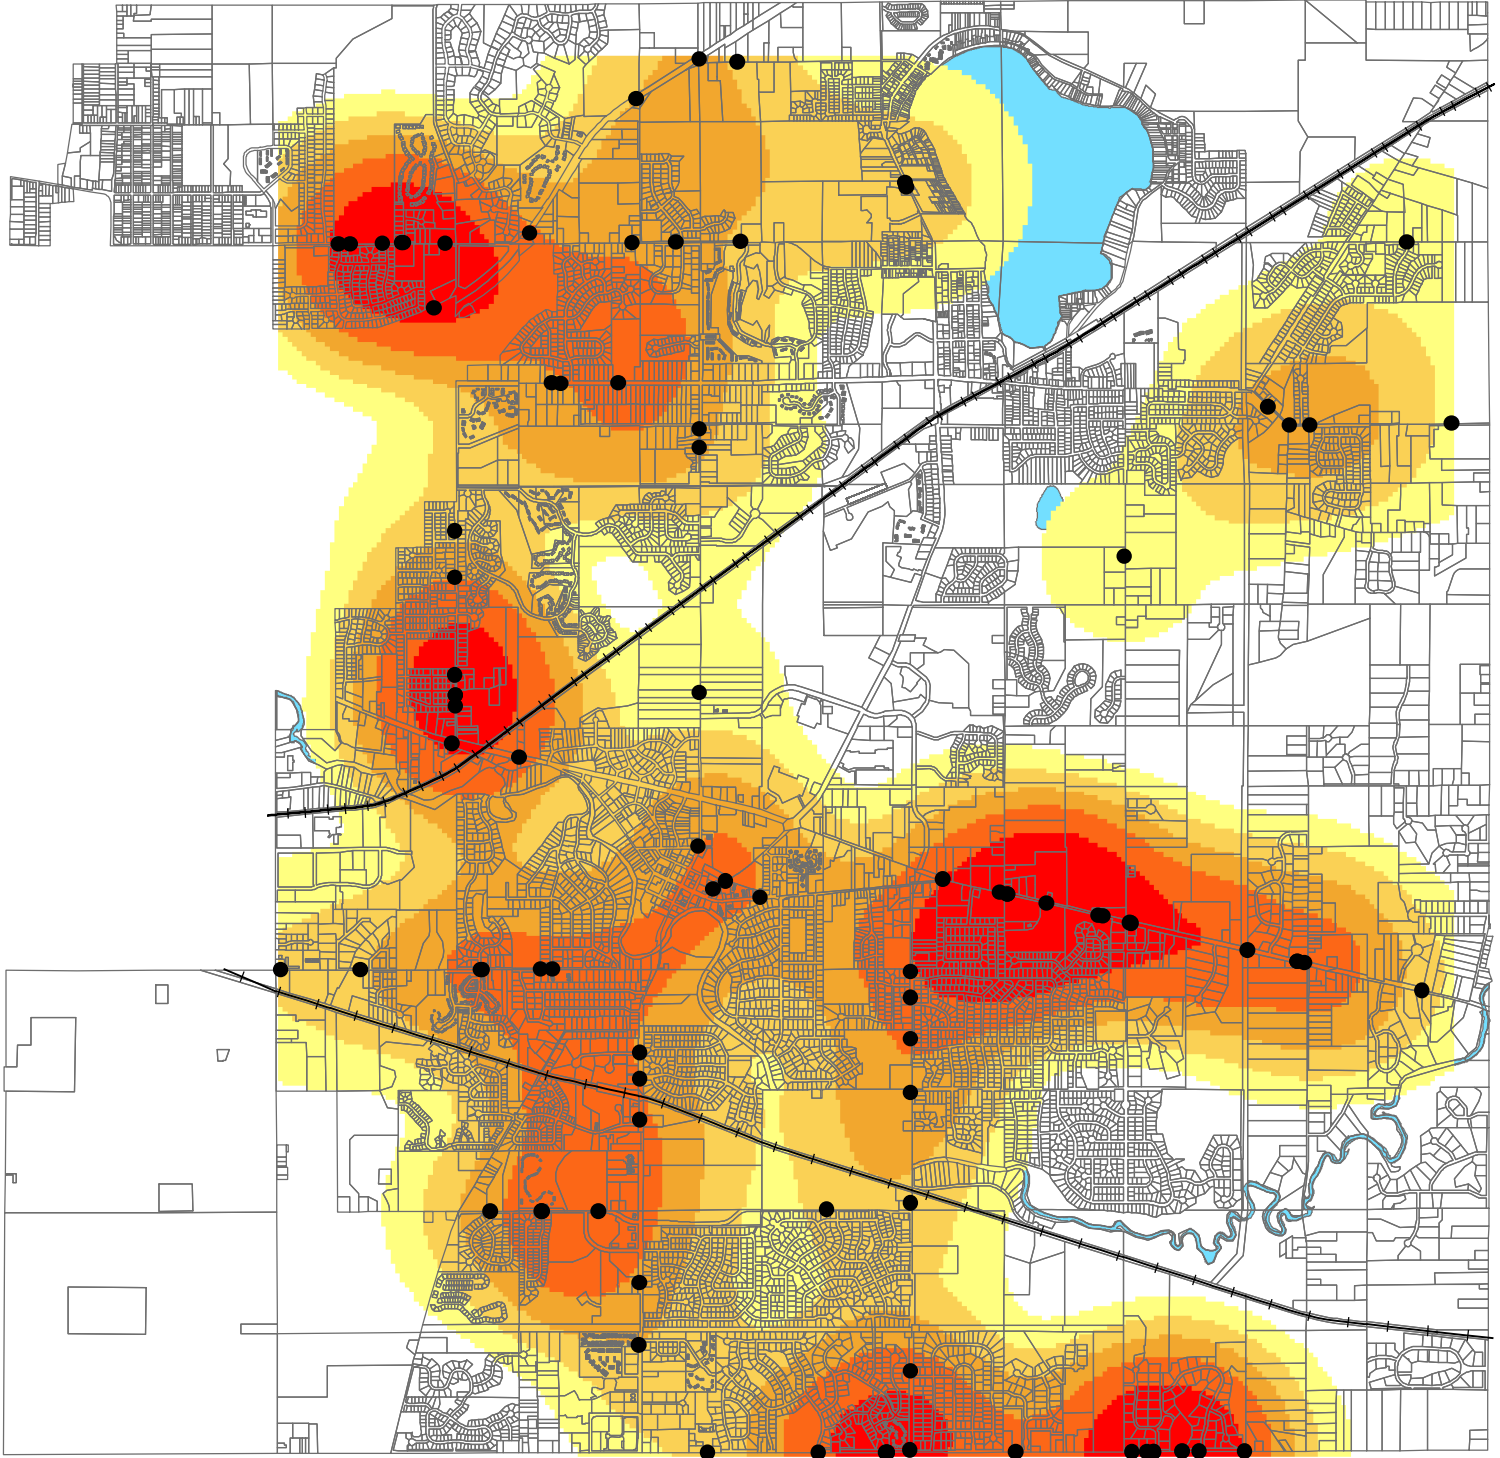

Meridian Township Deer-Vehicle Collisions (2018)

Legend

● Deer-Vehicle Collisions

Crash Density