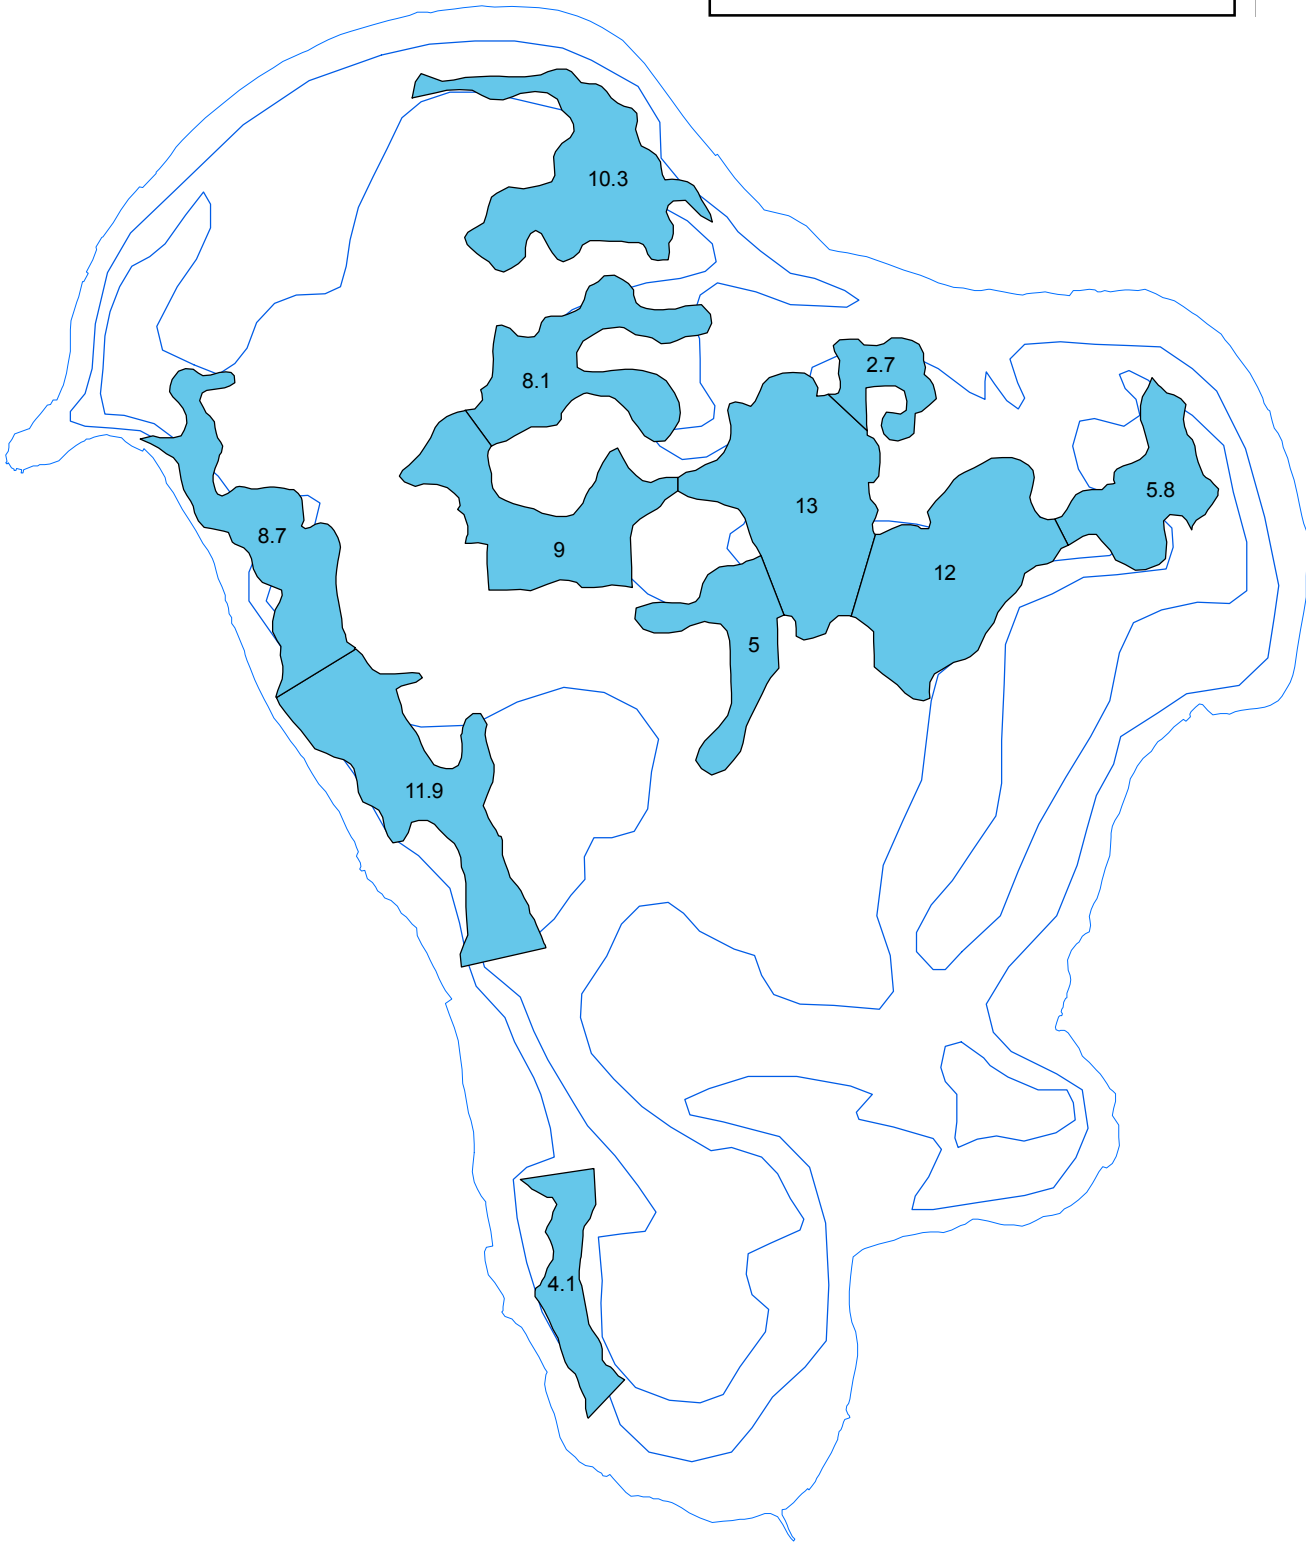

Lake Lansing
456 Surface Acres
Ingham County
Meridian Township

0 250 500 1,000 1,500 2,000 Feet

Treatment Areas

 Treat Week 8/5 (90.68 ac)