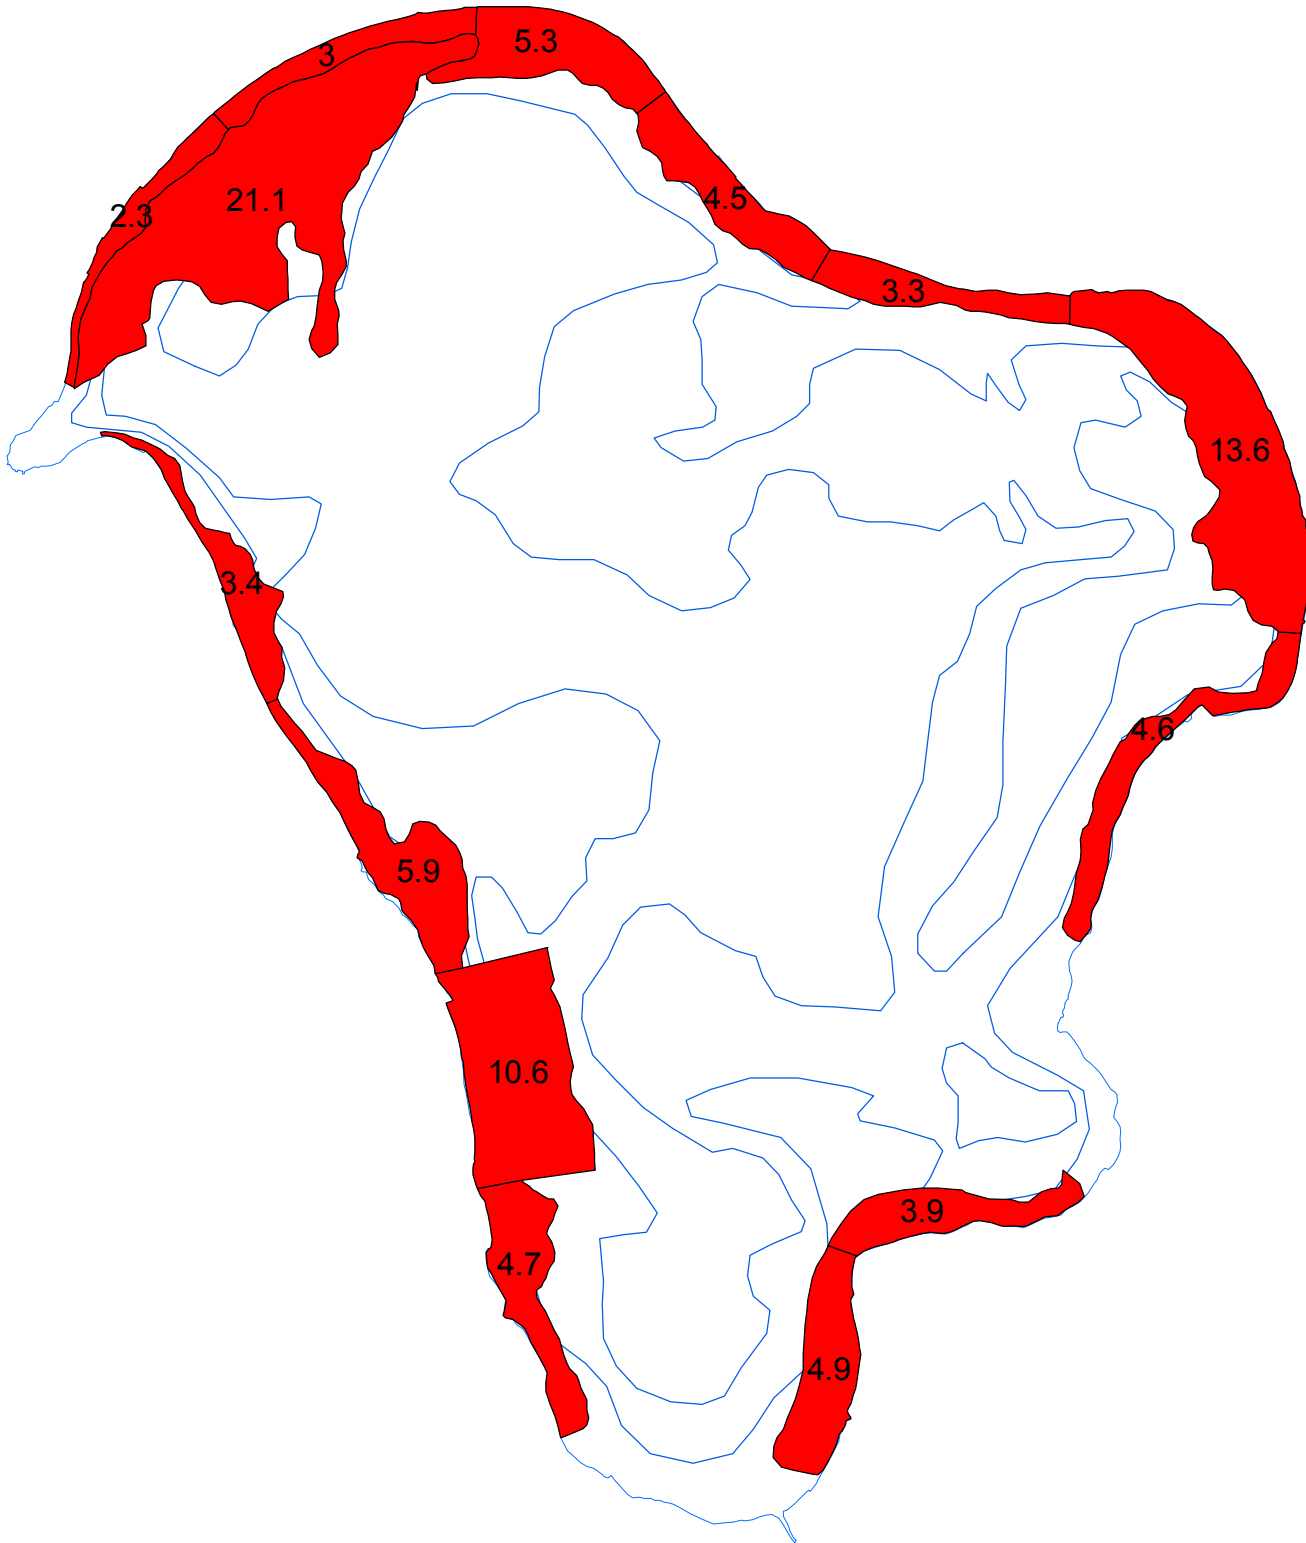

Lake Lansing
456 Surface Acres
Ingham County
Meridian Township

N

0 250 500 1,000 1,500 2,000 Feet

Treatment Areas

Treat Week 7/29 (91.2 ac)