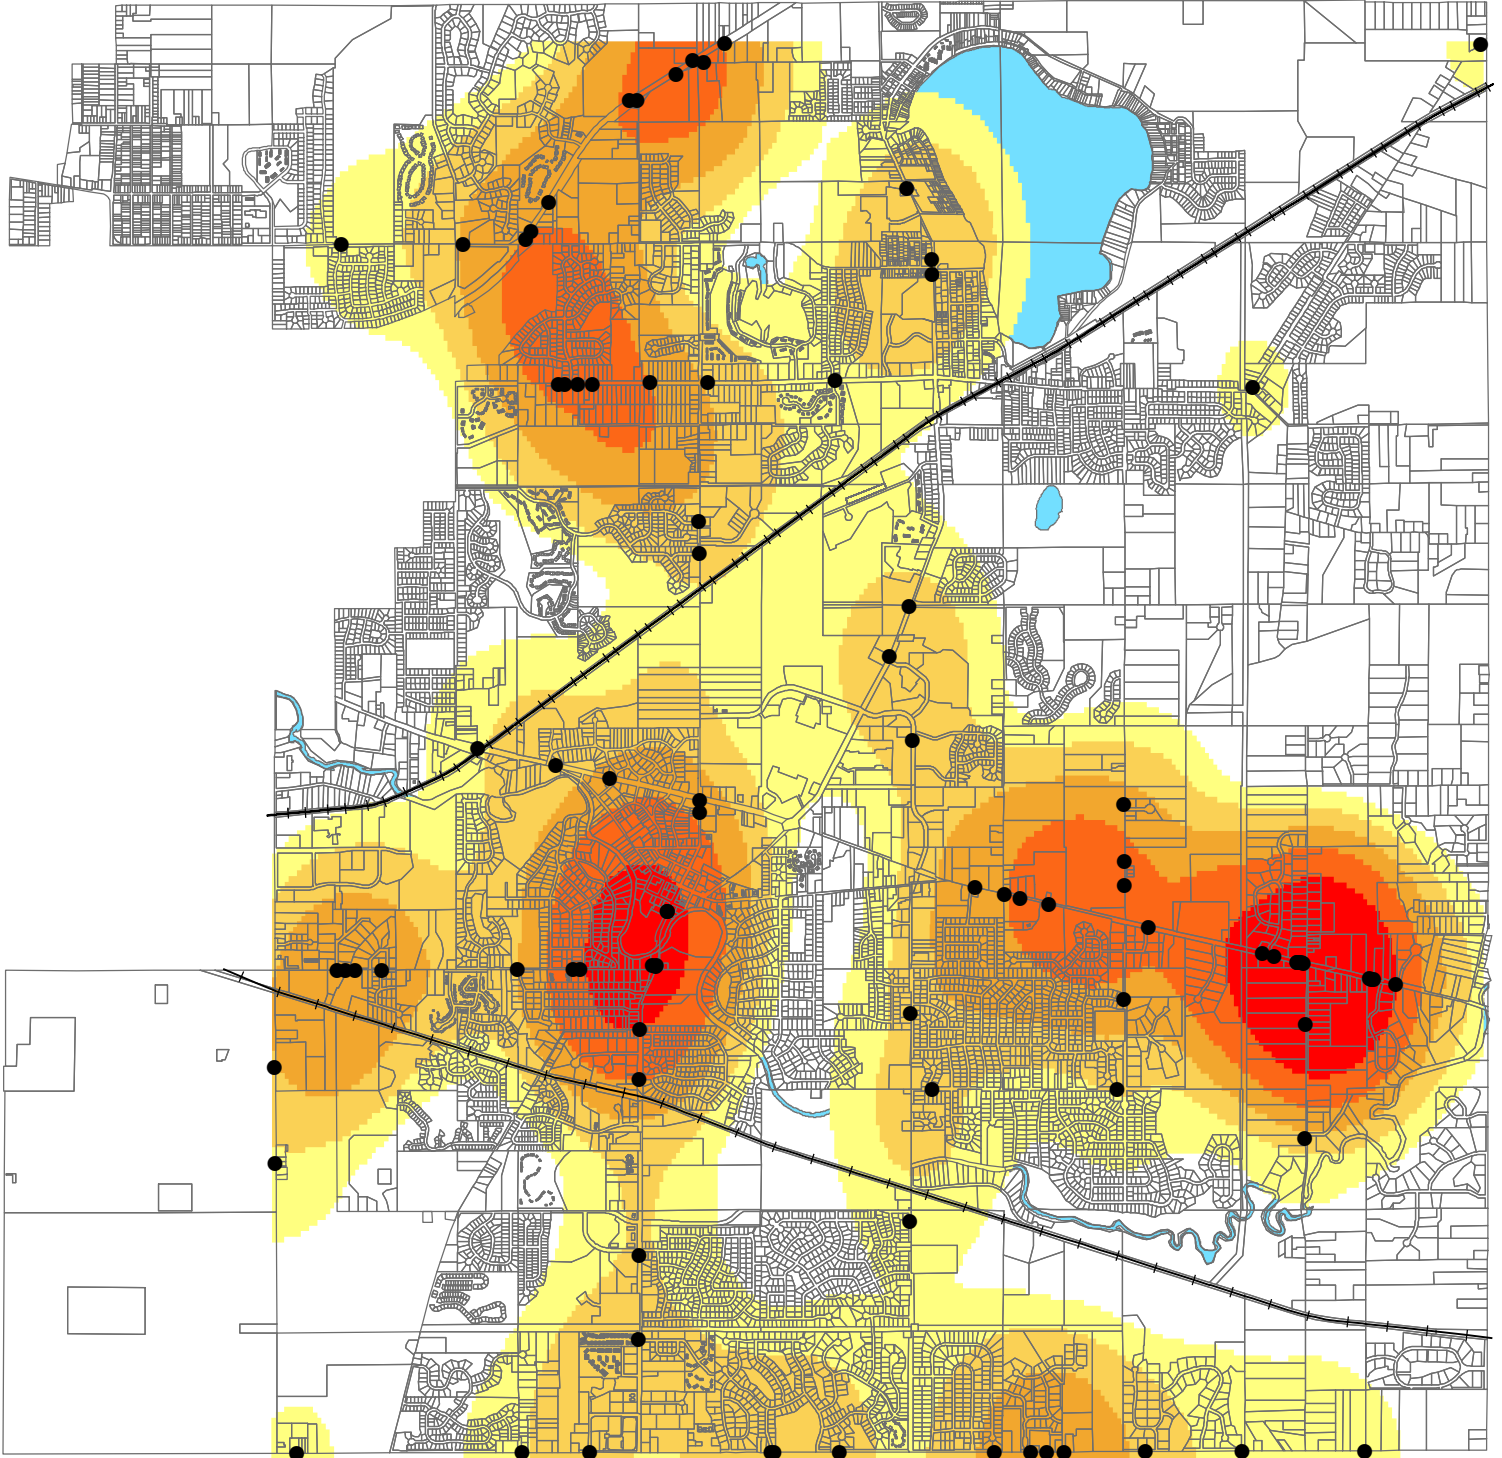

# Meridian Township Deer-Vehicle Collisions (2017)

### Legend

● Deer-Vehicle Collisions

### Crash Density