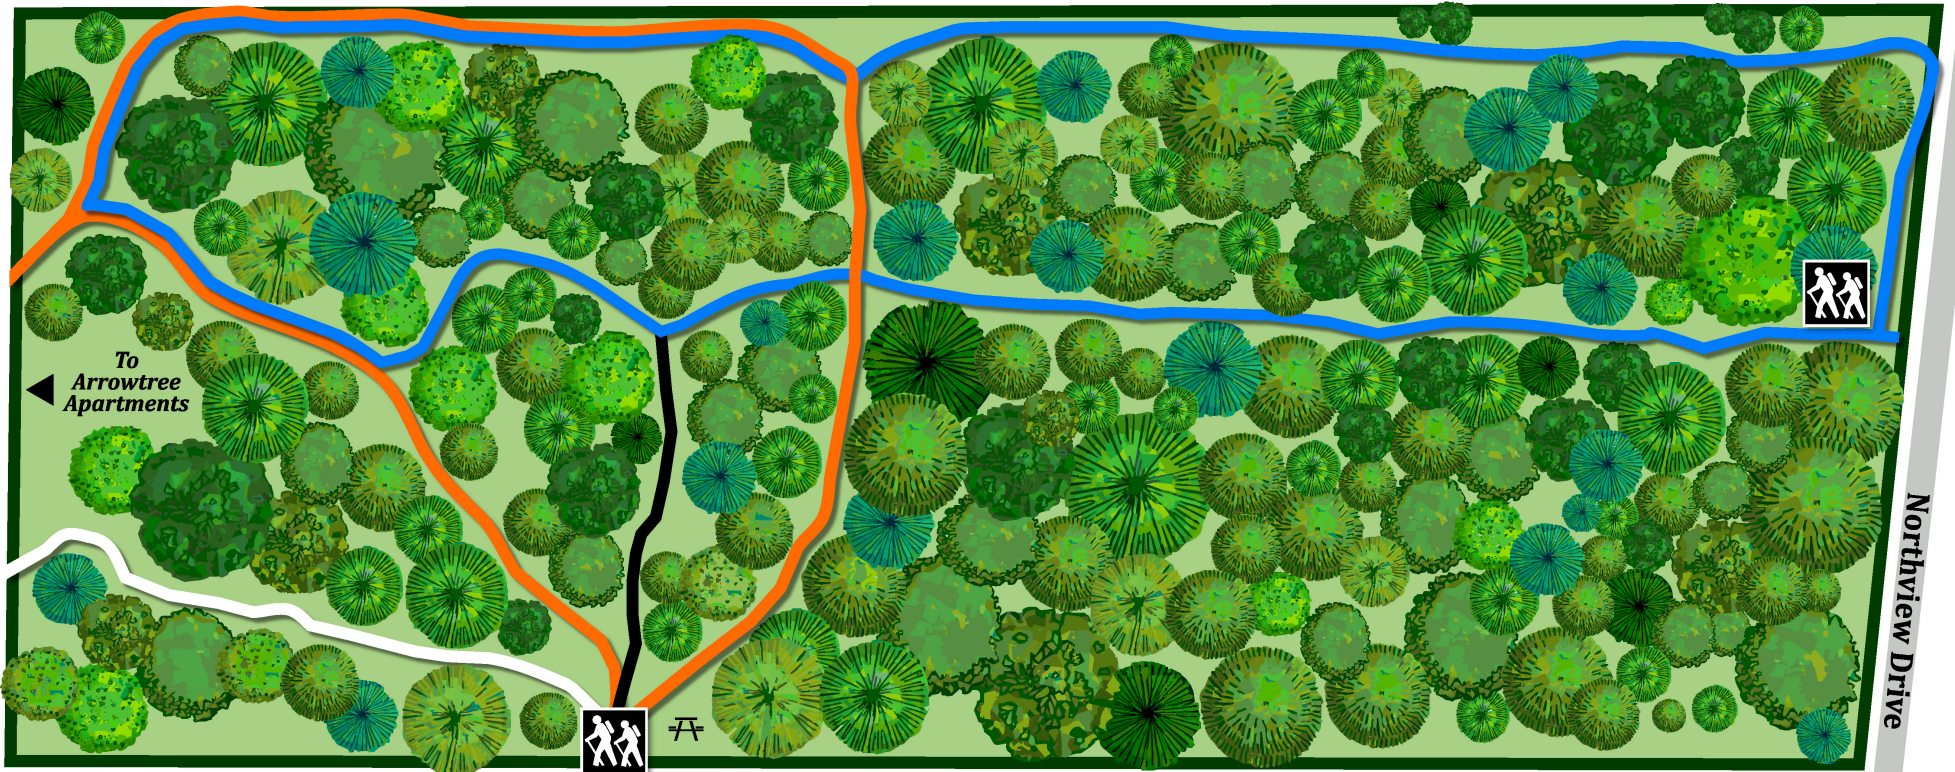

FOREST HILLS PARK

LEGEND

-  Park: 4 Acres
-  You are Here
-  Trailhead
-  Picnic Area

NATURE TRAILS

-  Black 0.03 mi
-  White 0.04 mi
-  Orange 0.18 mi
-  Blue 0.30 mi

Hillside Drive